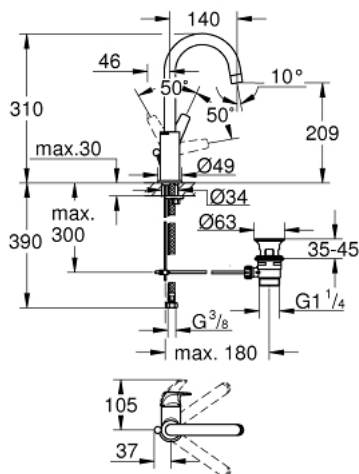

23 753 000 **BAUFLOW SINGLE-LEVER BASIN MIXER 1/2"**  
**L-SIZE**

**PRODUCT DESCRIPTION**

- Colour: chrome
- Single hole installation
- Metal lever
- GROHE SmoothControl 28 mm ceramic cartridge
- GROHE LongLife finish
- GROHE EcoJoy - less water, perfect flow
- maximum flow rate (at 3 bar): 5 l/min
- Rapid installation system
- swivel tubular spout
- plastic pop-up waste set 1 1/4"
- Flexible connection hoses

23 753 000 **BAUFLOW SINGLE-LEVER BASIN MIXER 1/2"**  
**L-SIZE**

**SPARE PARTS**, October 2018 – now

- 1: Lever (Spare part-nr. 46771000)
  - 2: Cap (Spare part-nr. 46581000)
  - 3: Fitting ring (Spare part-nr. 46715000)
  - 4: Cartridge (Spare part-nr. 46580000)
  - 5: Flow control (Spare part-nr. 13935000)
  - 6: Safety ring (Spare part-nr. 4825700M)
  - 7: Pop-up rod (Spare part-nr. 06329000)
  - 8: Shank mounting kit (Spare part-nr. 46249000)
  - 9: 1 1/4" waste set (Spare part-nr. 28910000)
  - 9.1: Plug (Spare part-nr. 07182000)
  - 9.2: Eccentric rod (Spare part-nr. 07052000)
  - 10: Eccentric rod (Spare part-nr. 07341000)\*
  - 11: Mounting wrench (Spare part-nr. 19017000)\*
- \* Optional accessories