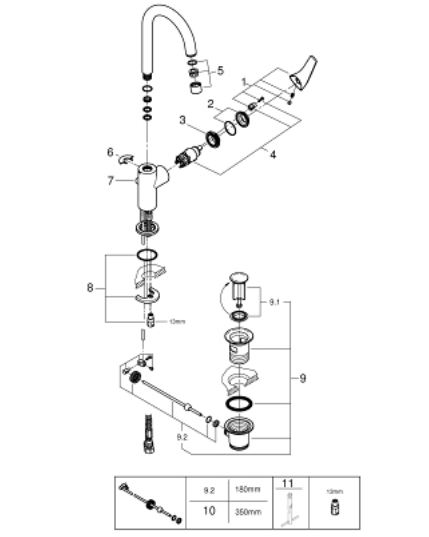

23 753 000 **BAUFLOW SINGLE-LEVER BASIN MIXER 1/2"**  
**L-SIZE**

**PRODUCT DESCRIPTION**

- Colour: chrome
- Single hole installation
- Metal lever
- GROHE SmoothControl 28 mm ceramic cartridge
- GROHE LongLife finish
- GROHE EcoJoy - less water, perfect flow
- maximum flow rate (at 3 bar): 5 l/min
- Rapid installation system
- swivel tubular spout
- plastic pop-up waste set 1 1/4"
- Flexible connection hoses

23 753 000 **BAUFLOW SINGLE-LEVER BASIN MIXER 1/2"**  
**L-SIZE**

**SPARE PARTS**, October 2018 – now

- 1: Lever (Spare part-nr. 46771000)
  - 2: Cap (Spare part-nr. 46581000)
  - 3: Fitting ring (Spare part-nr. 46715000)
  - 4: Cartridge (Spare part-nr. 46580000)
  - 5: Flow control (Spare part-nr. 13935000)
  - 6: Safety ring (Spare part-nr. 4825700M)
  - 7: Pop-up rod (Spare part-nr. 06329000)
  - 8: Shank mounting kit (Spare part-nr. 46249000)
  - 9: 1 1/4" waste set (Spare part-nr. 28910000)
  - 9.1: Plug (Spare part-nr. 07182000)
  - 9.2: Eccentric rod (Spare part-nr. 07052000)
  - 10: Eccentric rod (Spare part-nr. 07341000)\*
  - 11: Mounting wrench (Spare part-nr. 19017000)\*
- \* Optional accessories