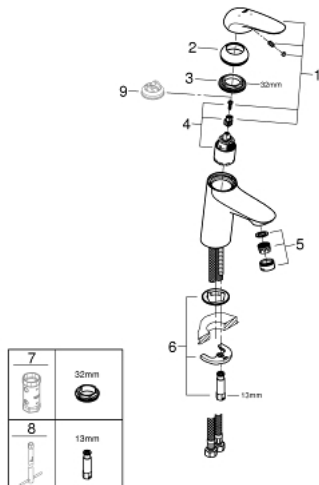

23 748 001 **WAVE SINGLE-LEVER BASIN MIXER 1/2"**
S-SIZE

PRODUCT DESCRIPTION

- Colour: chrome
- Single hole installation
- Solid metal lever
- GROHE SilkMove 35 mm ceramic cartridge
- EcoMode - cold water flow in mid-lever position saves energy
- Adjustable flow rate limiter
- GROHE LongLife finish
- GROHE EcoJoy mousseur 5.7 l/min
- Protected Water Ways no contact of water with lead or nickel inside the tap
- GROHE FastFixation rapid installation system
- Smooth body
- waste set with push-open plug
- Flexible connection hoses
- GROHE QuickTool included

23 748 001 **WAVE SINGLE-LEVER BASIN MIXER 1/2"**
S-SIZE

SPARE PARTS, August 2016 – now

- 1: Solid metal lever (Spare part-nr. 46952000)
 - 2: Cap (Spare part-nr. 46492000)
 - 3: Screw coupling (Spare part-nr. 46460000)
 - 4: Cartridge (Spare part-nr. 46863000)
 - 5: Flow control (Spare part-nr. 48159000)
 - 6: Shank mounting kit (Spare part-nr. 46671000)
 - 7: Socket Spanner (Spare part-nr. 19332000)*
 - 8: Mounting wrench (Spare part-nr. 19017000)*
- * Optional accessories