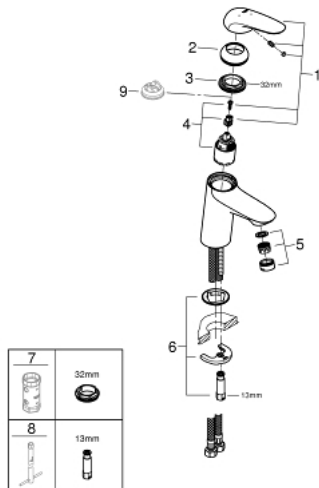

23 748 001 **WAVE SINGLE-LEVER BASIN MIXER 1/2"**  
**S-SIZE**

**PRODUCT DESCRIPTION**

- Colour: chrome
- Single hole installation
- Solid metal lever
- GROHE SilkMove 35 mm ceramic cartridge
- OpenCold - cold water flow in mid-lever position saves energy
- Adjustable flow rate limiter
- GROHE LongLife finish
- mousseur 5.7 l/min
- Protected Water Ways no contact of water with lead or nickel inside the tap
- GROHE FastFixation rapid installation system
- Smooth body
- waste set with push-open plug
- Flexible connection hoses
- GROHE QuickTool included

23 748 001 **WAVE SINGLE-LEVER BASIN MIXER 1/2"**  
**S-SIZE**

**SPARE PARTS**, August 2016 – now

- 1: Solid metal lever (Spare part-nr. 46952000)
  - 2: Cap (Spare part-nr. 46492000)
  - 3: Screw coupling (Spare part-nr. 46460000)
  - 4: Cartridge (Spare part-nr. 46863000)
  - 5: Flow control (Spare part-nr. 48159000)
  - 6: Shank mounting kit (Spare part-nr. 46671000)
  - 7: Socket Spanner (Spare part-nr. 19332000)\*
  - 8: Mounting wrench (Spare part-nr. 19017000)\*
- \* Optional accessories