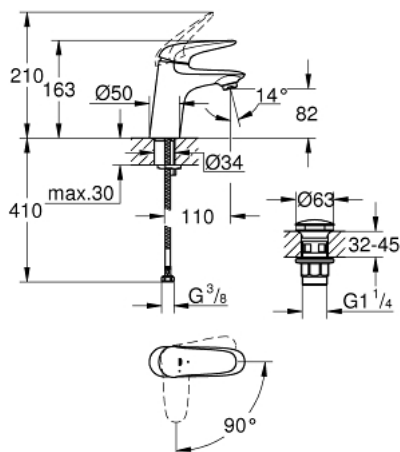

23 748 001 **WAVE SINGLE-LEVER BASIN MIXER 1/2"**
S-SIZE

PRODUCT DESCRIPTION

- Colour: chrome
- Single hole installation
- Solid metal lever
- GROHE SilkMove 35 mm ceramic cartridge
- EcoMode - cold water flow in mid-lever position saves energy
- Adjustable flow rate limiter
- GROHE LongLife finish
- GROHE EcoJoy mousseur 5.7 l/min
- Protected Water Ways no contact of water with lead or nickel inside the tap
- GROHE FastFixation rapid installation system
- Smooth body
- waste set with push-open plug
- Flexible connection hoses
- GROHE QuickTool included

23 748 001 **WAVE SINGLE-LEVER BASIN MIXER 1/2"**
S-SIZE

SPARE PARTS, August 2016 – now

- 1: Solid metal lever (Spare part-nr. 46952000)
 - 2: Cap (Spare part-nr. 46492000)
 - 3: Screw coupling (Spare part-nr. 46460000)
 - 4: Cartridge (Spare part-nr. 46863000)
 - 5: Flow control (Spare part-nr. 48159000)
 - 6: Shank mounting kit (Spare part-nr. 46671000)
 - 7: Socket Spanner (Spare part-nr. 19332000)*
 - 8: Mounting wrench (Spare part-nr. 19017000)*
- * Optional accessories