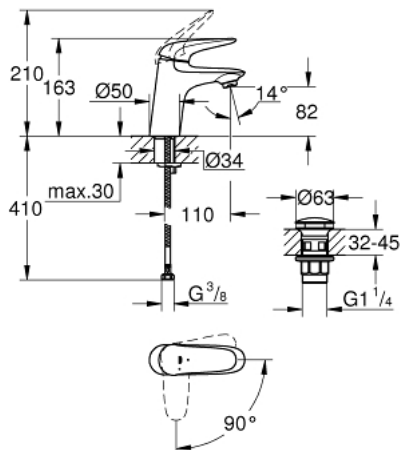

23 748 001 **WAVE SINGLE-LEVER BASIN MIXER 1/2"**  
**S-SIZE**

**PRODUCT DESCRIPTION**

- Colour: chrome
- Single hole installation
- Solid metal lever
- GROHE SilkMove 35 mm ceramic cartridge
- OpenCold - cold water flow in mid-lever position saves energy
- Adjustable flow rate limiter
- GROHE LongLife finish
- mousseur 5.7 l/min
- Protected Water Ways no contact of water with lead or nickel inside the tap
- GROHE FastFixation rapid installation system
- Smooth body
- waste set with push-open plug
- Flexible connection hoses
- GROHE QuickTool included

23 748 001 **WAVE SINGLE-LEVER BASIN MIXER 1/2"**  
**S-SIZE**

**SPARE PARTS**, August 2016 – now

- 1: Solid metal lever (Spare part-nr. 46952000)
  - 2: Cap (Spare part-nr. 46492000)
  - 3: Screw coupling (Spare part-nr. 46460000)
  - 4: Cartridge (Spare part-nr. 46863000)
  - 5: Flow control (Spare part-nr. 48159000)
  - 6: Shank mounting kit (Spare part-nr. 46671000)
  - 7: Socket Spanner (Spare part-nr. 19332000)\*
  - 8: Mounting wrench (Spare part-nr. 19017000)\*
- \* Optional accessories