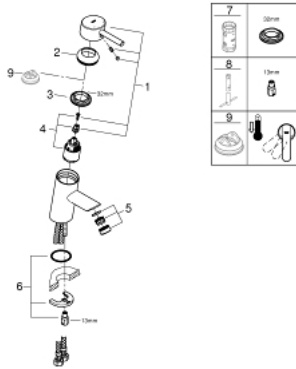

23 747 000 **FEEL SINGLE-LEVER BASIN MIXER 1/2"**  
**S-SIZE**

**PRODUCT DESCRIPTION**

- Colour: chrome
- Single hole installation
- Metal lever
- GROHE SilkMove 35 mm ceramic cartridge
- Adjustable flow rate limiter
- GROHE LongLife finish
- mousseur
- waste set with push-open plug
- Flexible connection hoses
- GROHE FastFixation rapid installation system
- Optional temperature limiter ref. no. 46 375

23 747 000 **FEEL SINGLE-LEVER BASIN MIXER 1/2"**  
**S-SIZE**

**SPARE PARTS**, August 2016 – now

- 1: Lever (Spare part-nr. 46755000)
- 2: Cap (Spare part-nr. 46436000)
- 3: Screw coupling (Spare part-nr. 46460000)
- 4: Cartridge (Spare part-nr. 46374000)
- 5: Flow control (Spare part-nr. 13961000)
- 6: Shank mounting kit (Spare part-nr. 46249000)
- 7: Socket Spanner (Spare part-nr. 19332000)\*
- 8: Mounting wrench (Spare part-nr. 19017000)\*
- 9: Temperature limiter (Spare part-nr. 46375000)\*