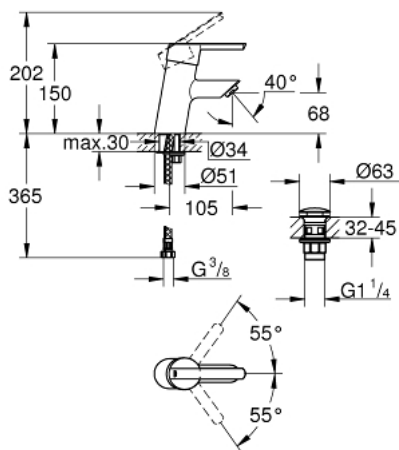

23 747 000 **FEEL SINGLE-LEVER BASIN MIXER 1/2"**  
**S-SIZE**

**PRODUCT DESCRIPTION**

- Colour: chrome
- Single hole installation
- Metal lever
- GROHE SilkMove 35 mm ceramic cartridge
- Adjustable flow rate limiter
- GROHE LongLife finish
- mousseur
- waste set with push-open plug
- Flexible connection hoses
- GROHE FastFixation rapid installation system
- Optional temperature limiter ref. no. 46 375

23 747 000 **FEEL SINGLE-LEVER BASIN MIXER 1/2"**  
**S-SIZE**

**SPARE PARTS**, August 2016 – now

- 1: Lever (Spare part-nr. 46755000)
- 2: Cap (Spare part-nr. 46436000)
- 3: Screw coupling (Spare part-nr. 46460000)
- 4: Cartridge (Spare part-nr. 46374000)
- 5: Flow control (Spare part-nr. 13961000)
- 6: Shank mounting kit (Spare part-nr. 46249000)
- 7: Socket Spanner (Spare part-nr. 19332000)\*
- 8: Mounting wrench (Spare part-nr. 19017000)\*
- 9: Temperature limiter (Spare part-nr. 46375000)\*