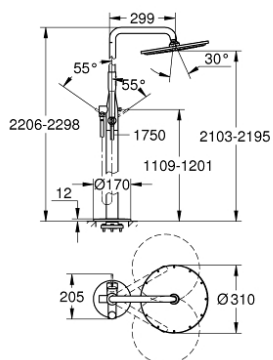

23 741 DC1 ESSENCE SINGLE-LEVER FREE-STANDING SHOWER SYSTEM

PRODUCT DESCRIPTION

- Colour: supersteel
- Floor standing tub filler
- • for use with rough-in sets 45 984 001, 29 038 001, 29 086 000
- Requires Rough-In Set (29 038 001) (sold separately)
- GROHE SilkMove 35 mm ceramic cartridge
- With temperature limiter
- GROHE LongLife finish
- automatic diverter:
- head shower/hand shower
- 360° horizontal swivable shower arm
- Integrated non-return valve in the shower outlet 1/2"
- With shower holder
- Rainshower Cosmopolitan 310 head shower 9.5 l/min (27 477 000)
- With ball joint
- Rotation angle $\pm 15^\circ$
- GROHE DreamSpray - perfect spray pattern
- GROHE SpeedClean - effortless limescale removal
- metal stick hand shower
- shower hose Silverflex 1750 mm 1/2" x 1/2" (28 388)
- Protected against backflow
- min. recommended pressure 1.0 bar

23 741 DC1 ESSENCE SINGLE-LEVER FREE-STANDING SHOWER SYSTEM

SPARE PARTS, January 2016 – now

- 1: Lever (Spare part-nr. 46916DC0)
- 2: Cartridge (Spare part-nr. 46374000)
- 3: Replacement part set (Spare part-nr. 45933000)
- 4: Safety ring (Spare part-nr. 0485300M)
- 5: Diverter knob (Spare part-nr. 64989DC0)
- 6: 3-Way Diverter Valve & Trim (Spare part-nr. 65655DC0)
- 7: Dirt strainer (Spare part-nr. 0700200M)
- 8: Non-return valve (Spare part-nr. 08565000)
- 9: Escutcheon and spacer ring (Spare part-nr. 46971DC0)