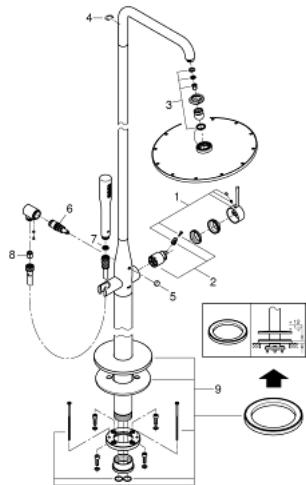

23 741 DC1 ESSENCE SINGLE-LEVER FREE-STANDING SHOWER SYSTEM

PRODUCT DESCRIPTION

- Colour: supersteel
- Floor standing tub filler
- • for use with rough-in sets 45 984 001, 29 038 001, 29 086 000
- Requires Rough-In Set (29 038 001) (sold separately)
- GROHE SilkMove 35 mm ceramic cartridge
- With temperature limiter
- GROHE LongLife finish
- automatic diverter:
- head shower/hand shower
- 360° horizontal swivable shower arm
- Integrated non-return valve in the shower outlet 1/2"
- With shower holder
- Rainshower Cosmopolitan 310 head shower 9.5 l/min (27 477 000)
- With ball joint
- Rotation angle $\pm 15^\circ$
- GROHE DreamSpray - perfect spray pattern
- GROHE SpeedClean - effortless limescale removal
- metal stick hand shower
- shower hose Silverflex 1750 mm 1/2" x 1/2" (28 388)
- Protected against backflow
- min. recommended pressure 1.0 bar

23 741 DC1 ESSENCE SINGLE-LEVER FREE-STANDING SHOWER SYSTEM

SPARE PARTS, January 2016 – now

- 1: Lever (Spare part-nr. 46916DC0)
- 2: Cartridge (Spare part-nr. 46374000)
- 3: Replacement part set (Spare part-nr. 45933000)
- 4: Safety ring (Spare part-nr. 0485300M)
- 5: Diverter knob (Spare part-nr. 64989DC0)
- 6: 3-Way Diverter Valve & Trim (Spare part-nr. 65655DC0)
- 7: Dirt strainer (Spare part-nr. 0700200M)
- 8: Non-return valve (Spare part-nr. 08565000)
- 9: Escutcheon and spacer ring (Spare part-nr. 46971DC0)