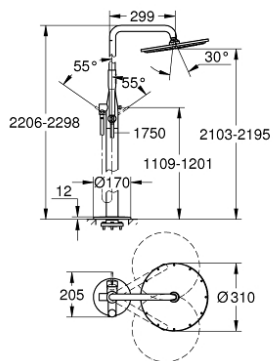

23 741 001 ESSENCE SINGLE-LEVER FREE-STANDING SHOWER SYSTEM

PRODUCT DESCRIPTION

- Colour: chrome
- Floor standing tub filler
- • for use with rough-in sets 45 984 001, 29 038 001, 29 086 000
- Requires Rough-In Set (29 038 001) (sold separately)
- GROHE SilkMove 35 mm ceramic cartridge
- With temperature limiter
- GROHE LongLife finish
- automatic diverter:
- head shower/hand shower
- 360° horizontal swivable shower arm
- Integrated non-return valve in the shower outlet 1/2"
- With shower holder
- Rainshower Cosmopolitan 310 head shower 9.5 l/min (27 477 000)
- With ball joint
- Rotation angle $\pm 15^\circ$
- GROHE DreamSpray - perfect spray pattern
- GROHE SpeedClean - effortless limescale removal
- metal stick hand shower
- shower hose Silverflex 1750 mm 1/2" x 1/2" (28 388)
- Protected against backflow
- min. recommended pressure 1.0 bar

23 741 001 ESSENCE SINGLE-LEVER FREE-STANDING SHOWER SYSTEM

SPARE PARTS, January 2016 – now

- 1: Lever (Spare part-nr. 46916000)
- 2: Cartridge (Spare part-nr. 46374000)
- 3: Replacement part set (Spare part-nr. 45933000)
- 4: Safety ring (Spare part-nr. 0485300M)
- 5: Diverter knob (Spare part-nr. 64989000)
- 6: 3-Way Diverter Valve & Trim (Spare part-nr. 65655000)
- 7: Dirt strainer (Spare part-nr. 0700200M)
- 8: Non-return valve (Spare part-nr. 08565000)
- 9: Escutcheon and spacer ring (Spare part-nr. 46971000)