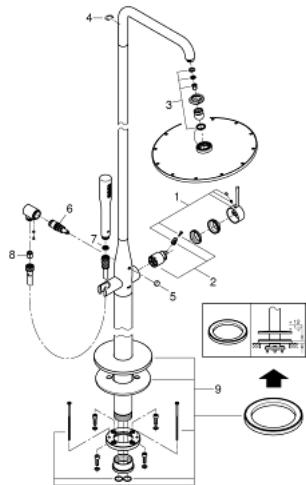

23 741 001 ESSENCE SINGLE-LEVER FREE-STANDING SHOWER SYSTEM

PRODUCT DESCRIPTION

- Colour: chrome
- Floor standing tub filler
- • for use with rough-in sets 45 984 001, 29 038 001, 29 086 000
- Requires Rough-In Set (29 038 001) (sold separately)
- GROHE SilkMove 35 mm ceramic cartridge
- With temperature limiter
- GROHE LongLife finish
- automatic diverter:
- head shower/hand shower
- 360° horizontal swivable shower arm
- Integrated non-return valve in the shower outlet 1/2"
- With shower holder
- Rainshower Cosmopolitan 310 head shower 9.5 l/min (27 477 000)
- With ball joint
- Rotation angle $\pm 15^\circ$
- GROHE DreamSpray - perfect spray pattern
- GROHE SpeedClean - effortless limescale removal
- metal stick hand shower
- shower hose Silverflex 1750 mm 1/2" x 1/2" (28 388)
- Protected against backflow
- min. recommended pressure 1.0 bar

23 741 001 ESSENCE SINGLE-LEVER FREE-STANDING SHOWER SYSTEM

SPARE PARTS, January 2016 – now

- 1: Lever (Spare part-nr. 46916000)
- 2: Cartridge (Spare part-nr. 46374000)
- 3: Replacement part set (Spare part-nr. 45933000)
- 4: Safety ring (Spare part-nr. 0485300M)
- 5: Diverter knob (Spare part-nr. 64989000)
- 6: 3-Way Diverter Valve & Trim (Spare part-nr. 65655000)
- 7: Dirt strainer (Spare part-nr. 0700200M)
- 8: Non-return valve (Spare part-nr. 08565000)
- 9: Escutcheon and spacer ring (Spare part-nr. 46971000)