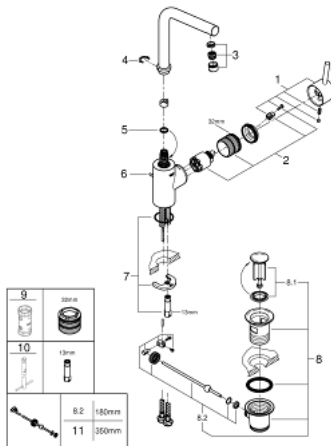

23 739 002 **CONCETTO SINGLE-LEVER BASIN MIXER 1/2"** **L-SIZE**

PRODUCT DESCRIPTION

- Colour: chrome
- Single hole installation
- Metal lever
- GROHE SilkMove 35 mm ceramic cartridge
- Adjustable flow rate limiter
- GROHE LongLife finish
- GROHE EcoJoy - less water, perfect flow
- maximum flow rate (at 3 bar): 5 l/min
- GROHE FastFixation rapid installation system
- Swivel tubular spout with stop limiter
- adjustable swivel area 0° / 150° / 360°
- Pop-up waste set 1 1/4"
- Flexible connection hoses
- Optional temperature limiter ref. no. 46 375
- min. recommended pressure 1.0 bar

23 739 002 **CONCETTO SINGLE-LEVER BASIN MIXER 1/2"**
L-SIZE

SPARE PARTS, August 2017 – now

- 1: Lever (Spare part-nr. 46754000)
- 2: Cartridge (Spare part-nr. 46374000)
- 3: Flow control (Spare part-nr. 64196000)
- 4: Safety ring (Spare part-nr. 48420000)
- 5: Sealing washer (Spare part-nr. 0128500M)
- 6: Pop-up rod (Spare part-nr. 46739000)
- 7: Shank mounting kit (Spare part-nr. 46671000)
- 8: 1 1/4" waste set (Spare part-nr. 28910000)
- 8.1: Plug (Spare part-nr. 07182000)
- 8.2: Eccentric rod (Spare part-nr. 07052000)
- 9: Socket Spanner (Spare part-nr. 19332000)*
- 10: Mounting wrench (Spare part-nr. 19017000)*
- 11: Eccentric rod (Spare part-nr. 07341000)*