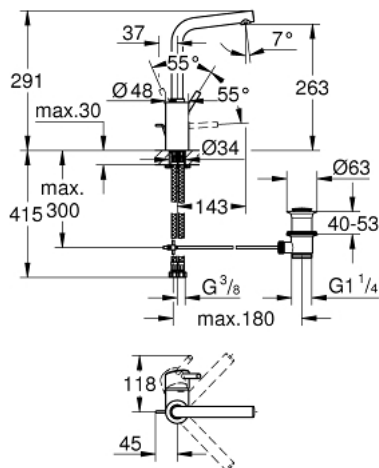

23 739 002 **CONCETTO SINGLE-LEVER BASIN MIXER 1/2"** **L-SIZE**

PRODUCT DESCRIPTION

- Colour: chrome
- Single hole installation
- Metal lever
- GROHE SilkMove 35 mm ceramic cartridge
- Adjustable flow rate limiter
- GROHE LongLife finish
- GROHE EcoJoy - less water, perfect flow
- maximum flow rate (at 3 bar): 5 l/min
- GROHE FastFixation rapid installation system
- Swivel tubular spout with stop limiter
- adjustable swivel area 0° / 150° / 360°
- Pop-up waste set 1 1/4"
- Flexible connection hoses
- Optional temperature limiter ref. no. 46 375
- min. recommended pressure 1.0 bar

23 739 002 **CONCETTO SINGLE-LEVER BASIN MIXER 1/2"**
L-SIZE

SPARE PARTS, August 2017 – now

- 1: Lever (Spare part-nr. 46754000)
- 2: Cartridge (Spare part-nr. 46374000)
- 3: Flow control (Spare part-nr. 64196000)
- 4: Safety ring (Spare part-nr. 48420000)
- 5: Sealing washer (Spare part-nr. 0128500M)
- 6: Pop-up rod (Spare part-nr. 46739000)
- 7: Shank mounting kit (Spare part-nr. 46671000)
- 8: 1 1/4" waste set (Spare part-nr. 28910000)
- 8.1: Plug (Spare part-nr. 07182000)
- 8.2: Eccentric rod (Spare part-nr. 07052000)
- 9: Socket Spanner (Spare part-nr. 19332000)*
- 10: Mounting wrench (Spare part-nr. 19017000)*
- 11: Eccentric rod (Spare part-nr. 07341000)*