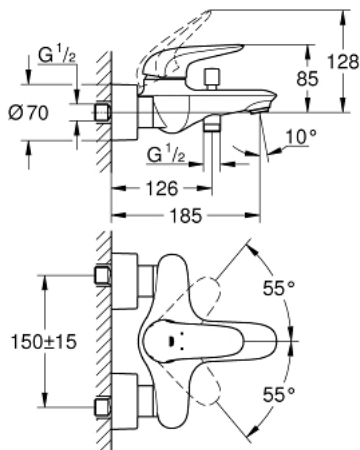

## 23 726 003 EUROSTYLE SINGLE-LEVER BATH MIXER 1/2"

### PRODUCT DESCRIPTION

- Colour: chrome
- Wall mounted
- Solid metal lever
- GROHE SilkMove 35 mm ceramic cartridge
- With temperature limiter
- GROHE LongLife finish
- Adjustable flow rate limiter
- Automatic diverter: bath/shower
- mousseur
- Shower outlet 1/2" with integrated non-return valve
- Covered S-unions
- Protected against backflow

### SPARE PARTS, November 2015 – now

- 1: Solid metal lever (Spare part-nr. 46954000)
- 2: Cap (Spare part-nr. 46436000)
- 3: Screw coupling (Spare part-nr. 46460000)
- 4: Cartridge (Spare part-nr. 46374000)
- 5: Diverter knob (Spare part-nr. 64309000)
- 6: Flow control (Spare part-nr. 13952000)
- 7: 3-Way Diverter Valve & Trim (Spare part-nr. 65655000)
- 8: Non-return valve (Spare part-nr. 48276000)
- 9: 1/2" screw connection (Spare part-nr. 45044000)
- 10: S-union (Spare part-nr. 12693000)
- 11: Socket Spanner (Spare part-nr. 19332000)\*
- 12: Extension set (1 3/16") (Spare part-nr. 46238000)\*
- 13: Special spanner wrench (Spare part-nr. 19377000)\*