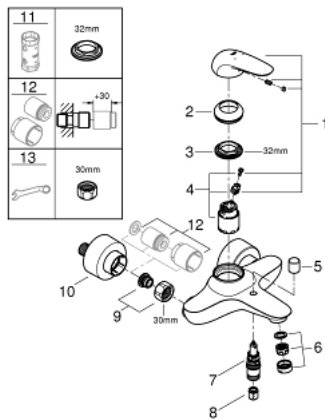

## 23 726 003 EUROSTYLE SINGLE-LEVER BATH MIXER 1/2"

### PRODUCT DESCRIPTION

- Colour: chrome
- Wall mounted
- Solid metal lever
- GROHE SilkMove 35 mm ceramic cartridge
- With temperature limiter
- GROHE LongLife finish
- Adjustable flow rate limiter
- Automatic diverter: bath/shower
- mousseur
- Shower outlet 1/2" with integrated non-return valve
- Covered S-unions
- Protected against backflow

### SPARE PARTS, November 2015 – now

- 1: Solid metal lever (Spare part-nr. 46954000)
- 2: Cap (Spare part-nr. 46436000)
- 3: Screw coupling (Spare part-nr. 46460000)
- 4: Cartridge (Spare part-nr. 46374000)
- 5: Diverter knob (Spare part-nr. 64309000)
- 6: Flow control (Spare part-nr. 13952000)
- 7: 3-Way Diverter Valve & Trim (Spare part-nr. 65655000)
- 8: Non-return valve (Spare part-nr. 48276000)
- 9: 1/2" screw connection (Spare part-nr. 45044000)
- 10: S-union (Spare part-nr. 12693000)
- 11: Socket Spanner (Spare part-nr. 19332000)\*
- 12: Extension set (1 3/16") (Spare part-nr. 46238000)\*
- 13: Special spanner wrench (Spare part-nr. 19377000)\*