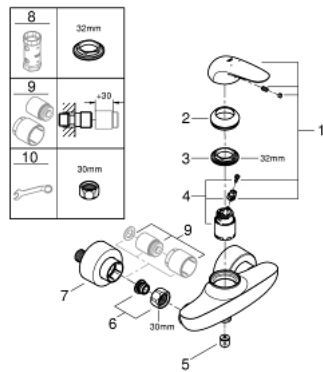

## 23 722 003 EUROSTYLE SINGLE-LEVER SHOWER MIXER 1/2"

### PRODUCT DESCRIPTION

- Colour: chrome
- Wall mounted
- Solid metal lever
- GROHE SilkMove 35 mm ceramic cartridge
- With temperature limiter
- GROHE LongLife finish
- Adjustable flow rate limiter
- Shower outlet 1/2" with integrated non-return valve
- Covered S-unions
- metal wall escutcheons
- Protected against backflow

### SPARE PARTS, November 2015 – now

- 1: Solid metal lever (Spare part-nr. 46954000)
- 2: Cap (Spare part-nr. 46436000)
- 3: Screw coupling (Spare part-nr. 46460000)
- 4: Cartridge (Spare part-nr. 46374000)
- 5: Non-return valve (Spare part-nr. 48276000)
- 6: 1/2" screw connection (Spare part-nr. 45044000)
- 7: S-union (Spare part-nr. 12693000)
- 8: Socket Spanner (Spare part-nr. 19332000)\*
- 9: Extension set (1 3/16") (Spare part-nr. 46238000)\*
- 10: Special spanner wrench (Spare part-nr. 19377000)\*