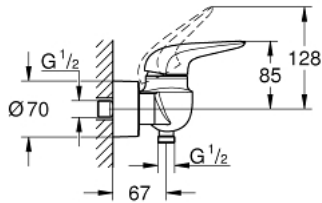

## 23 722 003 EUROSTYLE SINGLE-LEVER SHOWER MIXER 1/2"

### PRODUCT DESCRIPTION

- Colour: chrome
- Wall mounted
- Solid metal lever
- GROHE SilkMove 35 mm ceramic cartridge
- With temperature limiter
- GROHE LongLife finish
- Adjustable flow rate limiter
- Shower outlet 1/2" with integrated non-return valve
- Covered S-unions
- metal wall escutcheons
- Protected against backflow

### SPARE PARTS, November 2015 – now

- 1: Solid metal lever (Spare part-nr. 46954000)
- 2: Cap (Spare part-nr. 46436000)
- 3: Screw coupling (Spare part-nr. 46460000)
- 4: Cartridge (Spare part-nr. 46374000)
- 5: Non-return valve (Spare part-nr. 48276000)
- 6: 1/2" screw connection (Spare part-nr. 45044000)
- 7: S-union (Spare part-nr. 12693000)
- 8: Socket Spanner (Spare part-nr. 19332000)\*
- 9: Extension set (1 3/16") (Spare part-nr. 46238000)\*
- 10: Special spanner wrench (Spare part-nr. 19377000)\*