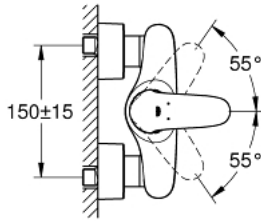

## 23 722 003 EUROSTYLE SINGLE-LEVER SHOWER MIXER 1/2"

### PRODUCT DESCRIPTION

- Colour: chrome
- Wall mounted
- Solid metal lever
- GROHE SilkMove 35 mm ceramic cartridge
- With temperature limiter
- GROHE LongLife finish
- Adjustable flow rate limiter
- Shower outlet 1/2" with integrated non-return valve
- Covered S-unions
- metal wall escutcheons
- Protected against backflow

### SPARE PARTS, November 2015 – now

- 1: Solid metal lever (Spare part-nr. 46954000)
- 2: Cap (Spare part-nr. 46436000)
- 3: Screw coupling (Spare part-nr. 46460000)
- 4: Cartridge (Spare part-nr. 46374000)
- 5: Non-return valve (Spare part-nr. 48276000)
- 6: 1/2" screw connection (Spare part-nr. 45044000)
- 7: S-union (Spare part-nr. 12693000)
- 8: Socket Spanner (Spare part-nr. 19332000)\*
- 9: Extension set (1 3/16") (Spare part-nr. 46238000)\*
- 10: Special spanner wrench (Spare part-nr. 19377000)\*