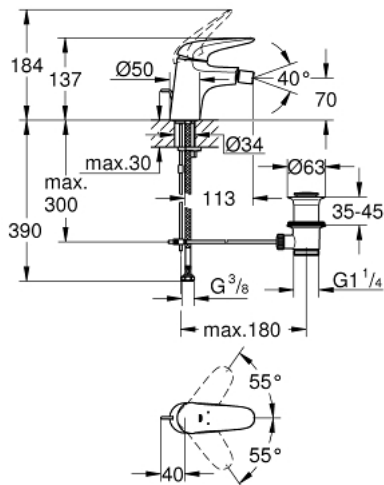

23 720 003 **EUROSTYLE SINGLE-LEVER BIDET MIXER 1/2"**
S-SIZE

PRODUCT DESCRIPTION

- Colour: chrome
- Single hole installation
- Solid metal lever
- GROHE SilkMove 35 mm ceramic cartridge
- Adjustable flow rate limiter
- With temperature limiter
- GROHE LongLife finish
- GROHE EcoJoy - less water, perfect flow
- maximum flow rate (at 3 bar): 5 l/min
- GROHE FastFixation rapid installation system
- With ball joint
- Pop-up waste set 1 1/4"
- Flexible connection hoses

23 720 003 **EUROSTYLE SINGLE-LEVER BIDET MIXER 1/2"**
S-SIZE

SPARE PARTS, November 2015 – now

- 1: Solid metal lever (Spare part-nr. 46951000)
 - 2: Cap (Spare part-nr. 46492000)
 - 3: Screw coupling (Spare part-nr. 46460000)
 - 4: Cartridge (Spare part-nr. 46374000)
 - 5: Pop-up rod (Spare part-nr. 46739000)
 - 6: Flow control (Spare part-nr. 13998000)
 - 7: Shank mounting kit (Spare part-nr. 46671000)
 - 8: 1 1/4" waste set (Spare part-nr. 28910000)
 - 8.1: Plug (Spare part-nr. 07182000)
 - 8.2: Eccentric rod (Spare part-nr. 07052000)
 - 9: Eccentric rod (Spare part-nr. 07341000)*
 - 10: Socket Spanner (Spare part-nr. 19332000)*
 - 11: Mounting wrench (Spare part-nr. 19017000)*
- * Optional accessories