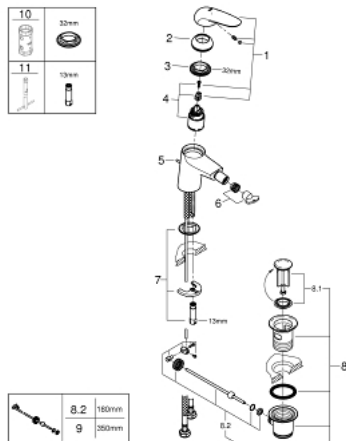

23 720 003 **EUROSTYLE SINGLE-LEVER BIDET MIXER 1/2"**
S-SIZE

PRODUCT DESCRIPTION

- Colour: chrome
- Single hole installation
- Solid metal lever
- GROHE SilkMove 35 mm ceramic cartridge
- Adjustable flow rate limiter
- With temperature limiter
- GROHE LongLife finish
- GROHE EcoJoy - less water, perfect flow
- maximum flow rate (at 3 bar): 5 l/min
- GROHE FastFixation rapid installation system
- With ball joint
- Pop-up waste set 1 1/4"
- Flexible connection hoses

23 720 003 **EUROSTYLE SINGLE-LEVER BIDET MIXER 1/2"**
S-SIZE

SPARE PARTS, November 2015 – now

- 1: Solid metal lever (Spare part-nr. 46951000)
 - 2: Cap (Spare part-nr. 46492000)
 - 3: Screw coupling (Spare part-nr. 46460000)
 - 4: Cartridge (Spare part-nr. 46374000)
 - 5: Pop-up rod (Spare part-nr. 46739000)
 - 6: Flow control (Spare part-nr. 13998000)
 - 7: Shank mounting kit (Spare part-nr. 46671000)
 - 8: 1 1/4" waste set (Spare part-nr. 28910000)
 - 8.1: Plug (Spare part-nr. 07182000)
 - 8.2: Eccentric rod (Spare part-nr. 07052000)
 - 9: Eccentric rod (Spare part-nr. 07341000)*
 - 10: Socket Spanner (Spare part-nr. 19332000)*
 - 11: Mounting wrench (Spare part-nr. 19017000)*
- * Optional accessories