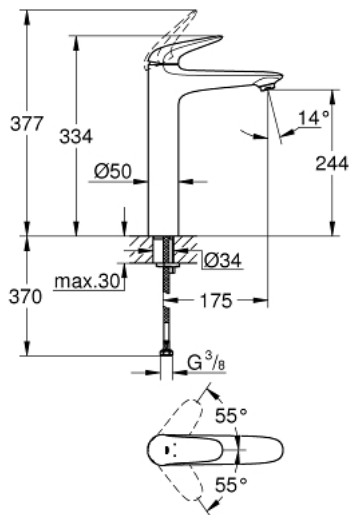

23 719 003 **EUROSTYLE SINGLE-LEVER BASIN MIXER 1/2"**
XL-SIZE

PRODUCT DESCRIPTION

- Colour: chrome
- Single hole installation
- Solid metal lever
- For free-standing basins
- GROHE SilkMove 35 mm ceramic cartridge
- With temperature limiter
- GROHE LongLife finish
- GROHE EcoJoy - less water, perfect flow
- maximum flow rate (at 3 bar): 5 l/min
- GROHE FastFixation rapid installation system
- Smooth body
- Flexible connection hoses

23 719 003 **EUROSTYLE SINGLE-LEVER BASIN MIXER 1/2"**
XL-SIZE

SPARE PARTS, November 2015 – now

- 1: Solid metal lever (Spare part-nr. 46951000)
 - 2: Cap (Spare part-nr. 46492000)
 - 3: Screw coupling (Spare part-nr. 46460000)
 - 4: Cartridge (Spare part-nr. 46374000)
 - 5: Flow straightener (Spare part-nr. 46837000)
 - 6: Shank mounting kit (Spare part-nr. 46671000)
 - 7: Socket Spanner (Spare part-nr. 19332000)*
 - 8: Mounting wrench (Spare part-nr. 19017000)*
- * Optional accessories