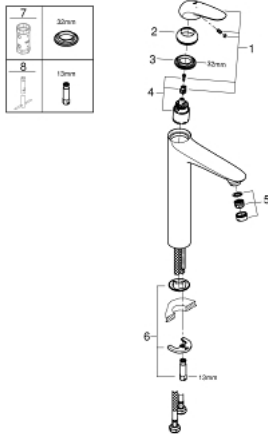

23 719 003 **EUROSTYLE SINGLE-LEVER BASIN MIXER 1/2"**
XL-SIZE

PRODUCT DESCRIPTION

- Colour: chrome
- Single hole installation
- Solid metal lever
- For free-standing basins
- GROHE SilkMove 35 mm ceramic cartridge
- With temperature limiter
- GROHE LongLife finish
- GROHE EcoJoy - less water, perfect flow
- maximum flow rate (at 3 bar): 5 l/min
- GROHE FastFixation rapid installation system
- Smooth body
- Flexible connection hoses

23 719 003 **EUROSTYLE SINGLE-LEVER BASIN MIXER 1/2"**
XL-SIZE

SPARE PARTS, November 2015 – now

- 1: Solid metal lever (Spare part-nr. 46951000)
 - 2: Cap (Spare part-nr. 46492000)
 - 3: Screw coupling (Spare part-nr. 46460000)
 - 4: Cartridge (Spare part-nr. 46374000)
 - 5: Flow straightener (Spare part-nr. 46837000)
 - 6: Shank mounting kit (Spare part-nr. 46671000)
 - 7: Socket Spanner (Spare part-nr. 19332000)*
 - 8: Mounting wrench (Spare part-nr. 19017000)*
- * Optional accessories