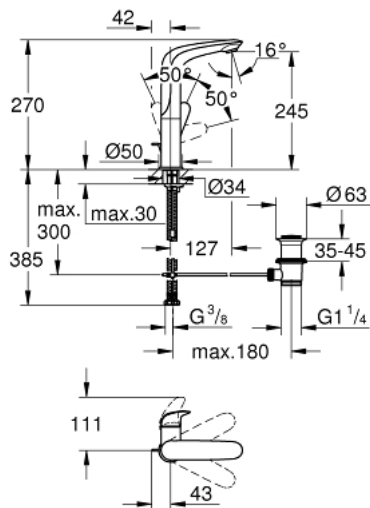

23 718 003 **EUROSTYLE SINGLE-LEVER BASIN MIXER 1/2"**  
**L-SIZE**

**PRODUCT DESCRIPTION**

- Colour: chrome
- Single hole installation
- Solid metal lever
- With temperature limiter
- GROHE LongLife finish
- GROHE EcoJoy - less water, perfect flow
- maximum flow rate (at 3 bar): 5 l/min
- GROHE FastFixation rapid installation system
- Swivel cast spout
- swivel area 360°
- Pop-up waste set 1 1/4"

23 718 003 **EUROSTYLE SINGLE-LEVER BASIN MIXER 1/2"**  
**L-SIZE**

**SPARE PARTS**, June 2019 – now

- 1: Solid metal lever (Spare part-nr. 46953000)
  - 2: Fitting ring (Spare part-nr. 46715000)
  - 3: Cartridge (Spare part-nr. 46580000)
  - 4: Flow control (Spare part-nr. 48159000)
  - 5: Pop-up rod (Spare part-nr. 46739000)
  - 6: Shank mounting kit (Spare part-nr. 46671000)
  - 7: 1 1/4" waste set (Spare part-nr. 28910000)
  - 7.1: Plug (Spare part-nr. 07182000)
  - 7.2: Eccentric rod (Spare part-nr. 07052000)
  - 8: Eccentric rod (Spare part-nr. 07341000)\*
  - 9: Mounting wrench (Spare part-nr. 19017000)\*
- \* Optional accessories