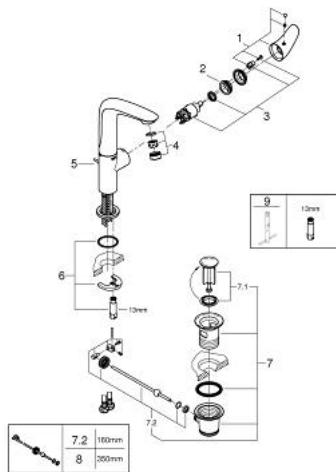

23 718 003 **EUROSTYLE SINGLE-LEVER BASIN MIXER 1/2"**  
**L-SIZE**

**PRODUCT DESCRIPTION**

- Colour: chrome
- Single hole installation
- Solid metal lever
- With temperature limiter
- GROHE LongLife finish
- GROHE EcoJoy - less water, perfect flow
- maximum flow rate (at 3 bar): 5 l/min
- GROHE FastFixation rapid installation system
- Swivel cast spout
- swivel area 360°
- Pop-up waste set 1 1/4"

23 718 003 **EUROSTYLE SINGLE-LEVER BASIN MIXER 1/2"**  
**L-SIZE**

**SPARE PARTS**, June 2019 – now

- 1: Solid metal lever (Spare part-nr. 46953000)
  - 2: Fitting ring (Spare part-nr. 46715000)
  - 3: Cartridge (Spare part-nr. 46580000)
  - 4: Flow control (Spare part-nr. 48159000)
  - 5: Pop-up rod (Spare part-nr. 46739000)
  - 6: Shank mounting kit (Spare part-nr. 46671000)
  - 7: 1 1/4" waste set (Spare part-nr. 28910000)
  - 7.1: Plug (Spare part-nr. 07182000)
  - 7.2: Eccentric rod (Spare part-nr. 07052000)
  - 8: Eccentric rod (Spare part-nr. 07341000)\*
  - 9: Mounting wrench (Spare part-nr. 19017000)\*
- \* Optional accessories