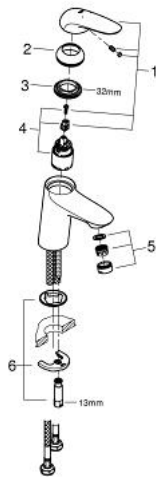

23 715 003 **EUROSTYLE SINGLE-LEVER BASIN MIXER 1/2"**
S-SIZE

PRODUCT DESCRIPTION

- Colour: chrome
- Single hole installation
- Solid metal lever
- GROHE SilkMove 35 mm ceramic cartridge
- Adjustable flow rate limiter
- With temperature limiter
- GROHE LongLife finish
- GROHE EcoJoy - less water, perfect flow
- maximum flow rate (at 3 bar): 5 l/min
- GROHE FastFixation rapid installation system
- Smooth body
- Flexible connection hoses

23 715 003 **EUROSTYLE SINGLE-LEVER BASIN MIXER 1/2"**
S-SIZE

SPARE PARTS, November 2015 – now

- 1: Solid metal lever (Spare part-nr. 46951000)
 - 2: Cap (Spare part-nr. 46492000)
 - 3: Screw coupling (Spare part-nr. 46460000)
 - 4: Cartridge (Spare part-nr. 46374000)
 - 5: Flow control (Spare part-nr. 48159000)
 - 6: Shank mounting kit (Spare part-nr. 46671000)
 - 7: Socket Spanner (Spare part-nr. 19332000)*
 - 8: Mounting wrench (Spare part-nr. 19017000)*
- * Optional accessories