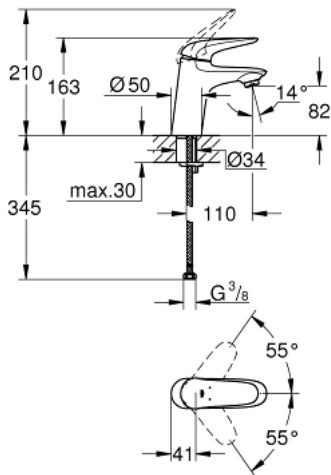

23 715 003 **EUROSTYLE SINGLE-LEVER BASIN MIXER 1/2"**
S-SIZE

PRODUCT DESCRIPTION

- Colour: chrome
- Single hole installation
- Solid metal lever
- GROHE SilkMove 35 mm ceramic cartridge
- Adjustable flow rate limiter
- With temperature limiter
- GROHE LongLife finish
- GROHE EcoJoy - less water, perfect flow
- maximum flow rate (at 3 bar): 5 l/min
- GROHE FastFixation rapid installation system
- Smooth body
- Flexible connection hoses

23 715 003 **EUROSTYLE SINGLE-LEVER BASIN MIXER 1/2"**
S-SIZE

SPARE PARTS, November 2015 – now

- 1: Solid metal lever (Spare part-nr. 46951000)
 - 2: Cap (Spare part-nr. 46492000)
 - 3: Screw coupling (Spare part-nr. 46460000)
 - 4: Cartridge (Spare part-nr. 46374000)
 - 5: Flow control (Spare part-nr. 48159000)
 - 6: Shank mounting kit (Spare part-nr. 46671000)
 - 7: Socket Spanner (Spare part-nr. 19332000)*
 - 8: Mounting wrench (Spare part-nr. 19017000)*
- * Optional accessories