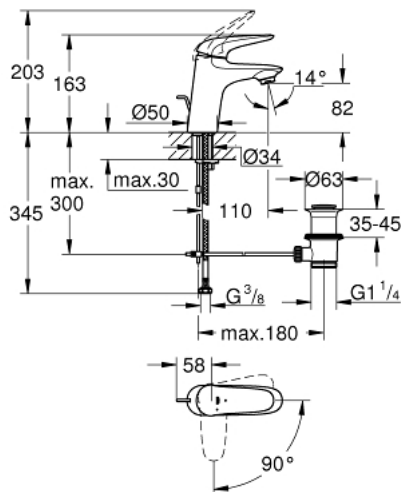

23 709 003 **EUROSTYLE SINGLE-LEVER BASIN MIXER 1/2"**  
**S-SIZE**

**PRODUCT DESCRIPTION**

- Colour: chrome
- Single hole installation
- Solid metal lever
- GROHE SilkMove 35 mm ceramic cartridge
- OpenCold - cold water flow in mid-lever position saves energy
- Adjustable flow rate limiter
- With temperature limiter
- GROHE LongLife finish
- GROHE EcoJoy - less water, perfect flow
- maximum flow rate (at 3 bar): 5 l/min
- GROHE FastFixation rapid installation system
- Pop-up waste set 1 1/4"
- Flexible connection hoses

23 709 003 **EUROSTYLE SINGLE-LEVER BASIN MIXER 1/2"**  
**S-SIZE**

**SPARE PARTS**, July 2017 – now

- 1: Solid metal lever (Spare part-nr. 46952000)
  - 2: Cap (Spare part-nr. 46492000)
  - 3: Screw coupling (Spare part-nr. 46460000)
  - 4: Cartridge (Spare part-nr. 46863000)
  - 5: Pop-up rod (Spare part-nr. 46739000)
  - 6: Flow control (Spare part-nr. 48159000)
  - 7: Shank mounting kit (Spare part-nr. 46671000)
  - 8: 1 1/4" waste set (Spare part-nr. 28910000)
  - 8.1: Plug (Spare part-nr. 07182000)
  - 8.2: Eccentric rod (Spare part-nr. 07052000)
  - 9: Eccentric rod (Spare part-nr. 07341000)\*
  - 10: Socket Spanner (Spare part-nr. 19332000)\*
  - 11: Mounting wrench (Spare part-nr. 19017000)\*
- \* Optional accessories