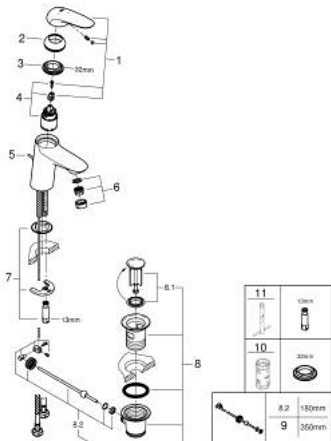

23 709 003 **EUROSTYLE SINGLE-LEVER BASIN MIXER 1/2"**  
**S-SIZE**

**PRODUCT DESCRIPTION**

- Colour: chrome
- Single hole installation
- Solid metal lever
- GROHE SilkMove 35 mm ceramic cartridge
- EcoMode - cold water flow in mid-lever position saves energy
- Adjustable flow rate limiter
- With temperature limiter
- GROHE LongLife finish
- GROHE EcoJoy - less water, perfect flow
- maximum flow rate (at 3 bar): 5 l/min
- GROHE FastFixation rapid installation system
- Pop-up waste set 1 1/4"
- Flexible connection hoses

23 709 003 **EUROSTYLE SINGLE-LEVER BASIN MIXER 1/2"**  
**S-SIZE**

**SPARE PARTS**, July 2017 – now

- 1: Solid metal lever (Spare part-nr. 46952000)
  - 2: Cap (Spare part-nr. 46492000)
  - 3: Screw coupling (Spare part-nr. 46460000)
  - 4: Cartridge (Spare part-nr. 46863000)
  - 5: Pop-up rod (Spare part-nr. 46739000)
  - 6: Flow control (Spare part-nr. 48159000)
  - 7: Shank mounting kit (Spare part-nr. 46671000)
  - 8: 1 1/4" waste set (Spare part-nr. 28910000)
  - 8.1: Plug (Spare part-nr. 07182000)
  - 8.2: Eccentric rod (Spare part-nr. 07052000)
  - 9: Eccentric rod (Spare part-nr. 07341000)\*
  - 10: Socket Spanner (Spare part-nr. 19332000)\*
  - 11: Mounting wrench (Spare part-nr. 19017000)\*
- \* Optional accessories