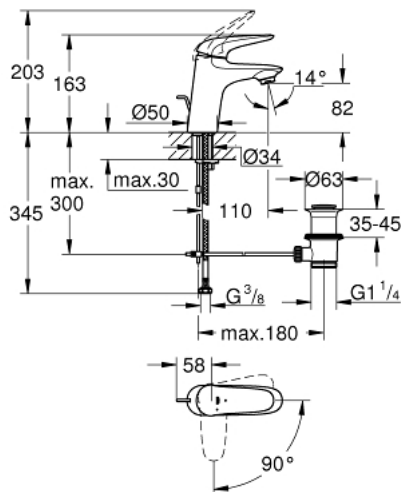

23 709 003 **EUROSTYLE SINGLE-LEVER BASIN MIXER 1/2"**  
**S-SIZE**

**PRODUCT DESCRIPTION**

- Colour: chrome
- Single hole installation
- Solid metal lever
- GROHE SilkMove 35 mm ceramic cartridge
- EcoMode - cold water flow in mid-lever position saves energy
- Adjustable flow rate limiter
- With temperature limiter
- GROHE LongLife finish
- GROHE EcoJoy - less water, perfect flow
- maximum flow rate (at 3 bar): 5 l/min
- GROHE FastFixation rapid installation system
- Pop-up waste set 1 1/4"
- Flexible connection hoses

23 709 003 **EUROSTYLE SINGLE-LEVER BASIN MIXER 1/2"**  
**S-SIZE**

**SPARE PARTS**, July 2017 – now

- 1: Solid metal lever (Spare part-nr. 46952000)
  - 2: Cap (Spare part-nr. 46492000)
  - 3: Screw coupling (Spare part-nr. 46460000)
  - 4: Cartridge (Spare part-nr. 46863000)
  - 5: Pop-up rod (Spare part-nr. 46739000)
  - 6: Flow control (Spare part-nr. 48159000)
  - 7: Shank mounting kit (Spare part-nr. 46671000)
  - 8: 1 1/4" waste set (Spare part-nr. 28910000)
  - 8.1: Plug (Spare part-nr. 07182000)
  - 8.2: Eccentric rod (Spare part-nr. 07052000)
  - 9: Eccentric rod (Spare part-nr. 07341000)\*
  - 10: Socket Spanner (Spare part-nr. 19332000)\*
  - 11: Mounting wrench (Spare part-nr. 19017000)\*
- \* Optional accessories