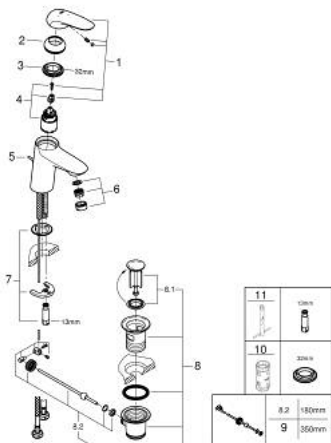

23 709 003 **EUROSTYLE SINGLE-LEVER BASIN MIXER 1/2"**  
**S-SIZE**

**PRODUCT DESCRIPTION**

- Colour: chrome
- Single hole installation
- Solid metal lever
- GROHE SilkMove 35 mm ceramic cartridge
- OpenCold - cold water flow in mid-lever position saves energy
- Adjustable flow rate limiter
- With temperature limiter
- GROHE LongLife finish
- GROHE EcoJoy - less water, perfect flow
- maximum flow rate (at 3 bar): 5 l/min
- GROHE FastFixation rapid installation system
- Pop-up waste set 1 1/4"
- Flexible connection hoses

23 709 003 **EUROSTYLE SINGLE-LEVER BASIN MIXER 1/2"**  
**S-SIZE**

**SPARE PARTS**, July 2017 – now

- 1: Solid metal lever (Spare part-nr. 46952000)
  - 2: Cap (Spare part-nr. 46492000)
  - 3: Screw coupling (Spare part-nr. 46460000)
  - 4: Cartridge (Spare part-nr. 46863000)
  - 5: Pop-up rod (Spare part-nr. 46739000)
  - 6: Flow control (Spare part-nr. 48159000)
  - 7: Shank mounting kit (Spare part-nr. 46671000)
  - 8: 1 1/4" waste set (Spare part-nr. 28910000)
  - 8.1: Plug (Spare part-nr. 07182000)
  - 8.2: Eccentric rod (Spare part-nr. 07052000)
  - 9: Eccentric rod (Spare part-nr. 07341000)\*
  - 10: Socket Spanner (Spare part-nr. 19332000)\*
  - 11: Mounting wrench (Spare part-nr. 19017000)\*
- \* Optional accessories