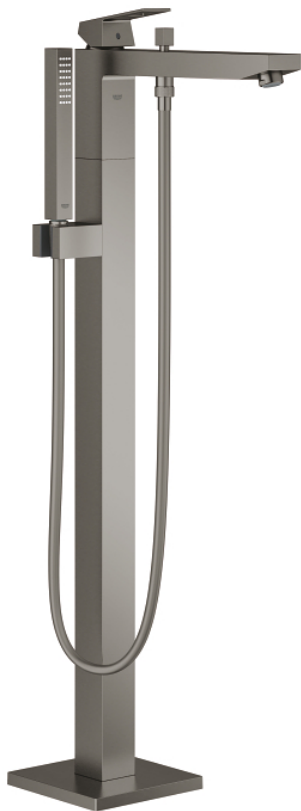

23 672 AL1 EUROCUBE SINGLE-LEVER BATH MIXER 1/2", FLOOR MOUNTED

PRODUCT DESCRIPTION

- Colour: Brushed hard graphite
- for use with rough-in sets 45 984 001, 29 038 001, 29 086 000
- Requires Rough-In Set (29 038 001) (sold separately)
- GROHE SilkMove 35 mm ceramic cartridge
- With temperature limiter
- GROHE LongLife finish
- Automatic diverter: bath/shower
- Spout with mousseur
- Euphoria Cube Stick hand shower 1.75 gpm (26 467)
- Silverflex shower hose 1250 mm 1/2" x 1/2" (28 362)
- projection 298 mm
- Integrated non-return valve in the shower outlet 1/2"
- Protected against backflow
- With shower holder

23 672 AL1 EUROCUBE SINGLE-LEVER BATH MIXER 1/2", FLOOR MOUNTED

SPARE PARTS, March 2019 – now

- 1: Lever (Spare part-nr. 46782AL0)
- 2: Cap (Spare part-nr. 46492AL0)
- 3: Screw coupling (Spare part-nr. 46460000)
- 4: Cartridge (Spare part-nr. 46374000)
- 5: Diverter knob (Spare part-nr. 48128AL0)
- 6: Flow control (Spare part-nr. 13907AL0)
- 7: 3-Way Diverter Valve & Trim (Spare part-nr. 65655AL0)
- 8: Non-return valve (Spare part-nr. 08565000)
- 9: Dirt strainer (Spare part-nr. 0700200M)
- 10: Socket Spanner (Spare part-nr. 19332000)*