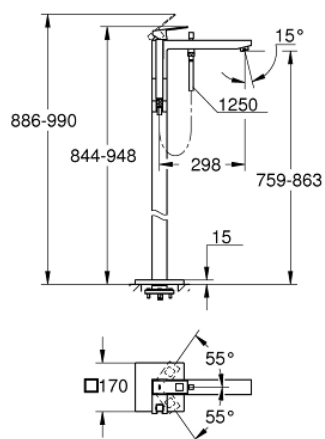

23 672 AL1 EUROCUBE SINGLE-LEVER BATH MIXER 1/2", FLOOR MOUNTED

PRODUCT DESCRIPTION

- Colour: Brushed hard graphite
- for use with rough-in sets 45 984 001, 29 038 001, 29 086 000
- Requires Rough-In Set (29 038 001) (sold separately)
- GROHE SilkMove 35 mm ceramic cartridge
- With temperature limiter
- GROHE LongLife finish
- Automatic diverter: bath/shower
- Spout with mousseur
- Euphoria Cube Stick hand shower 1.75 gpm (26 467)
- Silverflex shower hose 1250 mm 1/2" x 1/2" (28 362)
- projection 298 mm
- Integrated non-return valve in the shower outlet 1/2"
- Protected against backflow
- With shower holder

23 672 AL1 EUROCUBE SINGLE-LEVER BATH MIXER 1/2", FLOOR MOUNTED

SPARE PARTS, March 2019 – now

- 1: Lever (Spare part-nr. 46782AL0)
- 2: Cap (Spare part-nr. 46492AL0)
- 3: Screw coupling (Spare part-nr. 46460000)
- 4: Cartridge (Spare part-nr. 46374000)
- 5: Diverter knob (Spare part-nr. 48128AL0)
- 6: Flow control (Spare part-nr. 13907AL0)
- 7: 3-Way Diverter Valve & Trim (Spare part-nr. 65655AL0)
- 8: Non-return valve (Spare part-nr. 08565000)
- 9: Dirt strainer (Spare part-nr. 0700200M)
- 10: Socket Spanner (Spare part-nr. 19332000)*