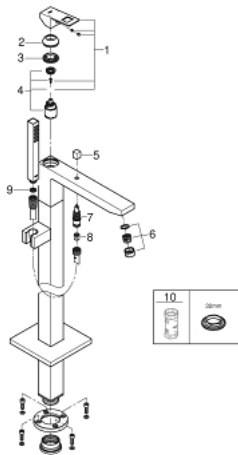

23 672 AL1 EUROCUBE SINGLE-LEVER BATH MIXER 1/2", FLOOR MOUNTED

PRODUCT DESCRIPTION

- Colour: Brushed hard graphite
- for use with rough-in sets 45 984 001, 29 038 001, 29 086 000
- Requires Rough-In Set (29 038 001) (sold separately)
- GROHE SilkMove 35 mm ceramic cartridge
- With temperature limiter
- GROHE LongLife finish
- Automatic diverter: bath/shower
- Spout with mousseur
- Euphoria Cube Stick hand shower 1.75 gpm (26 467)
- Silverflex shower hose 1250 mm 1/2" x 1/2" (28 362)
- projection 298 mm
- Integrated non-return valve in the shower outlet 1/2"
- Protected against backflow
- With shower holder

23 672 AL1 EUROCUBE SINGLE-LEVER BATH MIXER 1/2", FLOOR MOUNTED

SPARE PARTS, March 2019 – now

- 1: Lever (Spare part-nr. 46782AL0)
- 2: Cap (Spare part-nr. 46492AL0)
- 3: Screw coupling (Spare part-nr. 46460000)
- 4: Cartridge (Spare part-nr. 46374000)
- 5: Diverter knob (Spare part-nr. 48128AL0)
- 6: Flow control (Spare part-nr. 13907AL0)
- 7: 3-Way Diverter Valve & Trim (Spare part-nr. 65655AL0)
- 8: Non-return valve (Spare part-nr. 08565000)
- 9: Dirt strainer (Spare part-nr. 0700200M)
- 10: Socket Spanner (Spare part-nr. 19332000)*