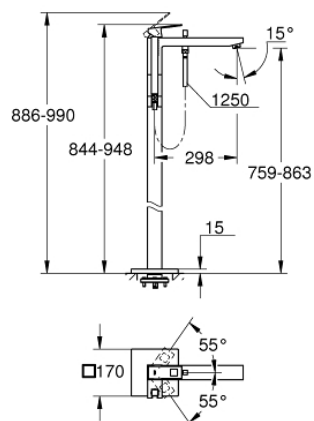

## 23 672 001 EUROCUBE SINGLE-LEVER BATH MIXER 1/2", FLOOR MOUNTED

### PRODUCT DESCRIPTION

- Colour: chrome
- for use with rough-in sets 45 984 001, 29 038 001, 29 086 000
- Requires Rough-In Set (29 038 001) (sold separately)
- GROHE SilkMove 35 mm ceramic cartridge
- With temperature limiter
- GROHE LongLife finish
- Automatic diverter: bath/shower
- Spout with mousseur
- Euphoria Cube Stick hand shower 1.75 gpm (26 467)
- Silverflex shower hose 1250 mm 1/2" x 1/2" (28 362)
- projection 298 mm
- Integrated non-return valve in the shower outlet 1/2"
- Protected against backflow
- With shower holder

### SPARE PARTS, April 2016 – now

- 1: Lever (Spare part-nr. 46782000)
- 2: Cap (Spare part-nr. 46492000)
- 3: Screw coupling (Spare part-nr. 46460000)
- 4: Cartridge (Spare part-nr. 46374000)
- 5: Diverter knob (Spare part-nr. 48128000)
- 6: Flow control (Spare part-nr. 13907000)
- 7: 3-Way Diverter Valve & Trim (Spare part-nr. 65655000)
- 8: Non-return valve (Spare part-nr. 08565000)
- 9: Dirt strainer (Spare part-nr. 0700200M)
- 10: Socket Spanner (Spare part-nr. 19332000)\*