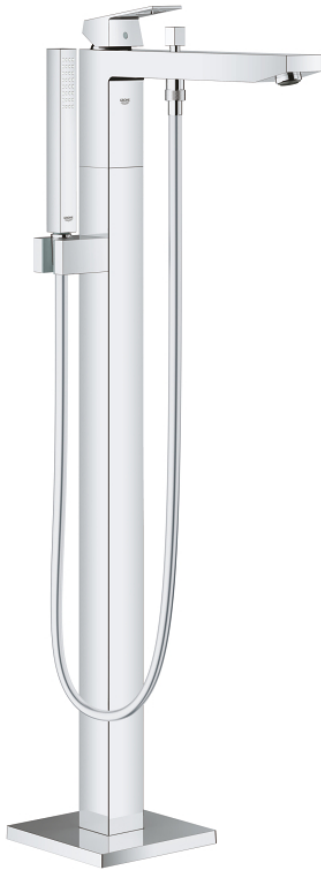

## 23 672 001 EUROCUBE SINGLE-LEVER BATH MIXER 1/2", FLOOR MOUNTED

### PRODUCT DESCRIPTION

- Colour: chrome
- for use with rough-in sets 45 984 001, 29 038 001, 29 086 000
- Requires Rough-In Set (29 038 001) (sold separately)
- GROHE SilkMove 35 mm ceramic cartridge
- With temperature limiter
- GROHE LongLife finish
- Automatic diverter: bath/shower
- Spout with mousseur
- Euphoria Cube Stick hand shower 1.75 gpm (26 467)
- Silverflex shower hose 1250 mm 1/2" x 1/2" (28 362)
- projection 298 mm
- Integrated non-return valve in the shower outlet 1/2"
- Protected against backflow
- With shower holder

### SPARE PARTS, April 2016 – now

- 1: Lever (Spare part-nr. 46782000)
- 2: Cap (Spare part-nr. 46492000)
- 3: Screw coupling (Spare part-nr. 46460000)
- 4: Cartridge (Spare part-nr. 46374000)
- 5: Diverter knob (Spare part-nr. 48128000)
- 6: Flow control (Spare part-nr. 13907000)
- 7: 3-Way Diverter Valve & Trim (Spare part-nr. 65655000)
- 8: Non-return valve (Spare part-nr. 08565000)
- 9: Dirt strainer (Spare part-nr. 0700200M)
- 10: Socket Spanner (Spare part-nr. 19332000)\*