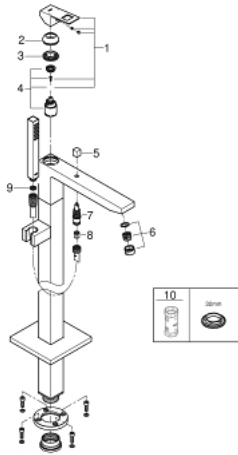

## 23 672 001 EUROCUBE SINGLE-LEVER BATH MIXER 1/2", FLOOR MOUNTED

### PRODUCT DESCRIPTION

- Colour: chrome
- for use with rough-in sets 45 984 001, 29 038 001, 29 086 000
- Requires Rough-In Set (29 038 001) (sold separately)
- GROHE SilkMove 35 mm ceramic cartridge
- With temperature limiter
- GROHE LongLife finish
- Automatic diverter: bath/shower
- Spout with mousseur
- Euphoria Cube Stick hand shower 1.75 gpm (26 467)
- Silverflex shower hose 1250 mm 1/2" x 1/2" (28 362)
- projection 298 mm
- Integrated non-return valve in the shower outlet 1/2"
- Protected against backflow
- With shower holder

### SPARE PARTS, April 2016 – now

- 1: Lever (Spare part-nr. 46782000)
- 2: Cap (Spare part-nr. 46492000)
- 3: Screw coupling (Spare part-nr. 46460000)
- 4: Cartridge (Spare part-nr. 46374000)
- 5: Diverter knob (Spare part-nr. 48128000)
- 6: Flow control (Spare part-nr. 13907000)
- 7: 3-Way Diverter Valve & Trim (Spare part-nr. 65655000)
- 8: Non-return valve (Spare part-nr. 08565000)
- 9: Dirt strainer (Spare part-nr. 0700200M)
- 10: Socket Spanner (Spare part-nr. 19332000)\*