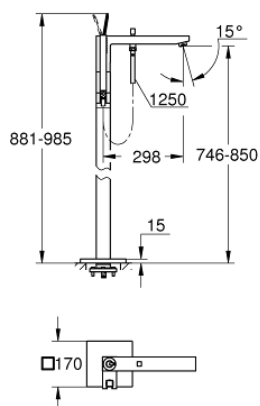

23 667 001 EUROCUBE JOY SINGLE-LEVER BATH MIXER 1/2", FLOOR MOUNTED

PRODUCT DESCRIPTION

- Colour: chrome
- Requires Rough-In Set (29 038 001) (sold separately)
- GROHE FeatherControl Joystick cartridge
- GROHE LongLife finish
- Automatic diverter: bath/shower
- Spout with mousseur
- Hand shower Euphoria Cube+ 6.6 l/min
- Silverflex shower hose 1250 mm 1/2" x 1/2" (28 362)
- projection 298 mm
- Integrated non-return valve in the shower outlet 1/2"
- With shower holder
- Protected against backflow

23 667 001 EUROCUBE JOY SINGLE-LEVER BATH MIXER 1/2", FLOOR MOUNTED

SPARE PARTS, May 2016 – now

- 1: Lever (Spare part-nr. 46946000)
- 2: Cartridge (Spare part-nr. 46907000)
- 3: Flow control (Spare part-nr. 13907000)
- 4: Diverter knob (Spare part-nr. 48128000)
- 5: 3-Way Diverter Valve & Trim (Spare part-nr. 65655000)
- 6: Non-return valve (Spare part-nr. 08565000)
- 7: Dirt strainer (Spare part-nr. 0700200M)