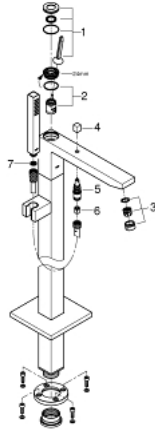

23 667 001 EUROCUBE JOY SINGLE-LEVER BATH MIXER 1/2", FLOOR MOUNTED

PRODUCT DESCRIPTION

- Colour: chrome
- Requires Rough-In Set (29 038 001) (sold separately)
- GROHE FeatherControl Joystick cartridge
- GROHE LongLife finish
- Automatic diverter: bath/shower
- Spout with mousseur
- Hand shower Euphoria Cube+ 6.6 l/min
- Silverflex shower hose 1250 mm 1/2" x 1/2" (28 362)
- projection 298 mm
- Integrated non-return valve in the shower outlet 1/2"
- With shower holder
- Protected against backflow

23 667 001 EUROCUBE JOY SINGLE-LEVER BATH MIXER 1/2", FLOOR MOUNTED

SPARE PARTS, May 2016 – now

- 1: Lever (Spare part-nr. 46946000)
- 2: Cartridge (Spare part-nr. 46907000)
- 3: Flow control (Spare part-nr. 13907000)
- 4: Diverter knob (Spare part-nr. 48128000)
- 5: 3-Way Diverter Valve & Trim (Spare part-nr. 65655000)
- 6: Non-return valve (Spare part-nr. 08565000)
- 7: Dirt strainer (Spare part-nr. 0700200M)