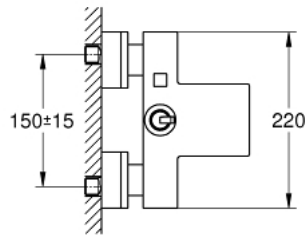

23 666 000 **EUROCUBE JOY SINGLE-LEVER BATH MIXER 1/2"**

PRODUCT DESCRIPTION

- Colour: chrome
- Wall mounted
- Metal lever
- GROHE FeatherControl Joystick cartridge
- spray pattern: GROHE XL Waterfall
- Integrated non-return valve in the shower outlet 1/2"
- S-unions
- Protected against backflow

23 666 000 EUROCUBE JOY SINGLE-LEVER BATH MIXER 1/2"

SPARE PARTS, May 2016 – now

- 1: Lever (Spare part-nr. 46946000)
- 2: Cartridge (Spare part-nr. 46907000)
- 3: Diverter knob (Spare part-nr. 48128000)
- 4: Water flow (Spare part-nr. 47924000)
- 5: 3-Way Diverter Valve & Trim (Spare part-nr. 46947000)
- 6: Non-return valve (Spare part-nr. 08565000)
- 7: 1/2" screw connection (Spare part-nr. 45044000)
- 8: S-union (Spare part-nr. 47824000)
- 9: Extension set (1 3/16") (Spare part-nr. 46238000)*
- 10: Special spanner wrench (Spare part-nr. 19377000)*