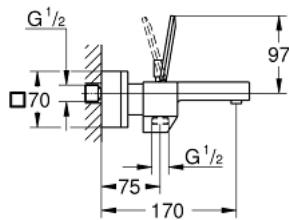

23 666 000 **EUROCUBE JOY SINGLE-LEVER BATH MIXER 1/2"**

PRODUCT DESCRIPTION

- Colour: chrome
- Wall mounted
- Metal lever
- GROHE FeatherControl Joystick cartridge
- spray pattern: GROHE XL Waterfall
- Integrated non-return valve in the shower outlet 1/2"
- S-unions
- Protected against backflow

23 666 000 EUROCUBE JOY SINGLE-LEVER BATH MIXER 1/2"

SPARE PARTS, May 2016 – now

- 1: Lever (Spare part-nr. 46946000)
- 2: Cartridge (Spare part-nr. 46907000)
- 3: Diverter knob (Spare part-nr. 48128000)
- 4: Water flow (Spare part-nr. 47924000)
- 5: 3-Way Diverter Valve & Trim (Spare part-nr. 46947000)
- 6: Non-return valve (Spare part-nr. 08565000)
- 7: 1/2" screw connection (Spare part-nr. 45044000)
- 8: S-union (Spare part-nr. 47824000)
- 9: Extension set (1 3/16") (Spare part-nr. 46238000)*
- 10: Special spanner wrench (Spare part-nr. 19377000)*