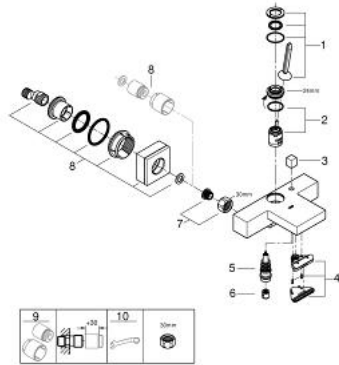

23 666 000 **EUROCUBE JOY SINGLE-LEVER BATH MIXER 1/2"**

PRODUCT DESCRIPTION

- Colour: chrome
- Wall mounted
- Metal lever
- GROHE FeatherControl Joystick cartridge
- spray pattern: GROHE XL Waterfall
- Integrated non-return valve in the shower outlet 1/2"
- S-unions
- Protected against backflow

23 666 000 EUROCUBE JOY SINGLE-LEVER BATH MIXER 1/2"

SPARE PARTS, May 2016 – now

- 1: Lever (Spare part-nr. 46946000)
- 2: Cartridge (Spare part-nr. 46907000)
- 3: Diverter knob (Spare part-nr. 48128000)
- 4: Water flow (Spare part-nr. 47924000)
- 5: 3-Way Diverter Valve & Trim (Spare part-nr. 46947000)
- 6: Non-return valve (Spare part-nr. 08565000)
- 7: 1/2" screw connection (Spare part-nr. 45044000)
- 8: S-union (Spare part-nr. 47824000)
- 9: Extension set (1 3/16") (Spare part-nr. 46238000)*
- 10: Special spanner wrench (Spare part-nr. 19377000)*