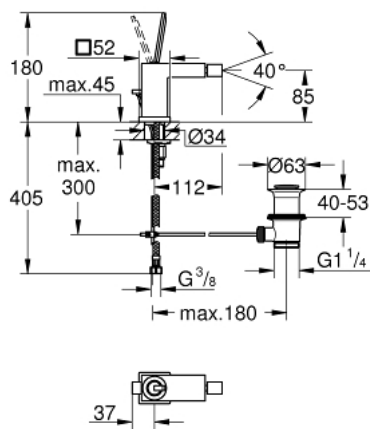

## 23 664 000 EUROCUBE JOY SINGLE-LEVER BIDET MIXER 1/2"

### PRODUCT DESCRIPTION

- Colour: chrome
- Single hole installation
- Metal lever
- GROHE FeatherControl Joystick cartridge
- GROHE EcoJoy - less water, perfect flow
- maximum flow rate (at 3 bar): 5 l/min
- Ball-joint mousseur
- GROHE FastFixation Plus installation system
- Pop-up waste set 1 1/4"
- Flexible connection hoses

### SPARE PARTS, April 2015 – now

- 1: Lever (Spare part-nr. 46945000)
- 2: Cartridge (Spare part-nr. 46907000)
- 3: Pop-up rod (Spare part-nr. 46787000)
- 4: Shank mounting kit (Spare part-nr. 46645000)
- 5: 1 1/4" waste set (Spare part-nr. 28910000)
- 5.1: Plug (Spare part-nr. 07182000)
- 5.2: Eccentric rod (Spare part-nr. 07052000)
- 6: Ball-joint aerator (Spare part-nr. 46791000)
- 7: Mounting wrench (Spare part-nr. 19017000)\*
- 8: Eccentric rod (Spare part-nr. 07341000)\*