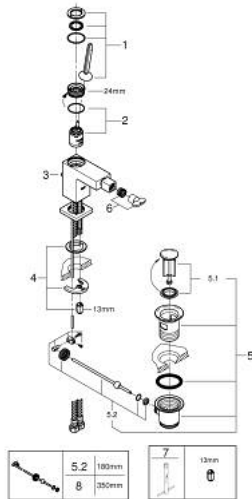

## 23 664 000 EUROCUBE JOY SINGLE-LEVER BIDET MIXER 1/2"

### PRODUCT DESCRIPTION

- Colour: chrome
- Single hole installation
- Metal lever
- GROHE FeatherControl Joystick cartridge
- GROHE EcoJoy - less water, perfect flow
- maximum flow rate (at 3 bar): 5 l/min
- Ball-joint mousseur
- GROHE FastFixation Plus installation system
- Pop-up waste set 1 1/4"
- Flexible connection hoses

### SPARE PARTS, April 2015 – now

- 1: Lever (Spare part-nr. 46945000)
- 2: Cartridge (Spare part-nr. 46907000)
- 3: Pop-up rod (Spare part-nr. 46787000)
- 4: Shank mounting kit (Spare part-nr. 46645000)
- 5: 1 1/4" waste set (Spare part-nr. 28910000)
- 5.1: Plug (Spare part-nr. 07182000)
- 5.2: Eccentric rod (Spare part-nr. 07052000)
- 6: Ball-joint aerator (Spare part-nr. 46791000)
- 7: Mounting wrench (Spare part-nr. 19017000)\*
- 8: Eccentric rod (Spare part-nr. 07341000)\*