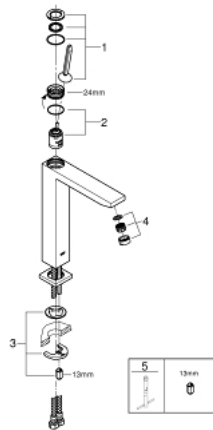

23 661 000 **EUROCUBE JOY SINGLE-LEVER BASIN MIXER 1/2"**  
**XL-SIZE**

**PRODUCT DESCRIPTION**

- Colour: chrome
- Single hole installation
- Metal lever
- For free-standing basins
- GROHE FeatherControl Joystick cartridge
- GROHE EcoJoy - less water, perfect flow
- maximum flow rate (at 3 bar): 5 l/min
- SpeedClean mousseur
- GROHE FastFixation Plus installation system
- Smooth body
- Flexible connection hoses

23 661 000 **EUROCUBE JOY SINGLE-LEVER BASIN MIXER 1/2"**  
**XL-SIZE**

**SPARE PARTS**, April 2015 – now

- 1: Lever (Spare part-nr. 46945000)
  - 2: Cartridge (Spare part-nr. 46907000)
  - 3: Shank mounting kit (Spare part-nr. 46645000)
  - 4: Flow control (Spare part-nr. 48159000)
  - 5: Mounting wrench (Spare part-nr. 19017000)\*
- \* Optional accessories