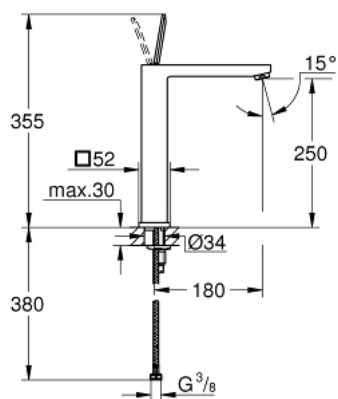

23 661 000 **EUROCUBE JOY SINGLE-LEVER BASIN MIXER 1/2"**  
**XL-SIZE**

**PRODUCT DESCRIPTION**

- Colour: chrome
- Single hole installation
- Metal lever
- For free-standing basins
- GROHE FeatherControl Joystick cartridge
- GROHE EcoJoy - less water, perfect flow
- maximum flow rate (at 3 bar): 5 l/min
- SpeedClean mousseur
- GROHE FastFixation Plus installation system
- Smooth body
- Flexible connection hoses

23 661 000 **EUROCUBE JOY SINGLE-LEVER BASIN MIXER 1/2"**  
**XL-SIZE**

**SPARE PARTS**, April 2015 – now

- 1: Lever (Spare part-nr. 46945000)
  - 2: Cartridge (Spare part-nr. 46907000)
  - 3: Shank mounting kit (Spare part-nr. 46645000)
  - 4: Flow control (Spare part-nr. 48159000)
  - 5: Mounting wrench (Spare part-nr. 19017000)\*
- \* Optional accessories