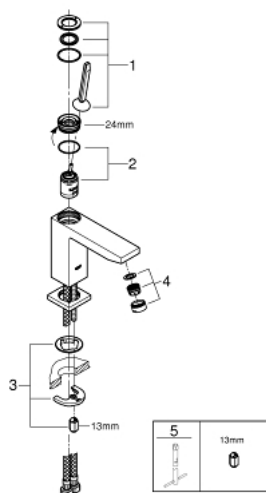

23 658 000 **EUROCUBE JOY SINGLE-LEVER BASIN MIXER 1/2"**
M-SIZE

PRODUCT DESCRIPTION

- Colour: chrome
- Single hole installation
- Metal lever
- GROHE FeatherControl Joystick cartridge
- GROHE EcoJoy - less water, perfect flow
- maximum flow rate (at 3 bar): 5 l/min
- SpeedClean mousseur
- GROHE FastFixation Plus installation system
- Smooth body
- Flexible connection hoses

23 658 000 **EUROCUBE JOY SINGLE-LEVER BASIN MIXER 1/2"**
M-SIZE

SPARE PARTS, April 2015 – now

- 1: Lever (Spare part-nr. 46945000)
- 2: Cartridge (Spare part-nr. 46907000)
- 3: Shank mounting kit (Spare part-nr. 46645000)
- 4: Flow control (Spare part-nr. 48159000)
- 5: Mounting wrench (Spare part-nr. 19017000)*