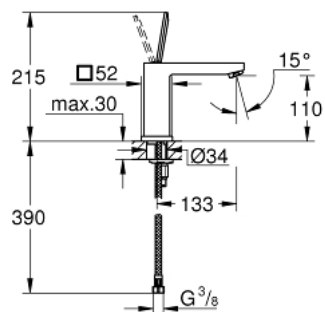

23 658 000 **EUROCUBE JOY SINGLE-LEVER BASIN MIXER 1/2"**
M-SIZE

PRODUCT DESCRIPTION

- Colour: chrome
- Single hole installation
- Metal lever
- GROHE FeatherControl Joystick cartridge
- GROHE EcoJoy - less water, perfect flow
- maximum flow rate (at 3 bar): 5 l/min
- SpeedClean mousseur
- GROHE FastFixation Plus installation system
- Smooth body
- Flexible connection hoses

23 658 000 **EUROCUBE JOY SINGLE-LEVER BASIN MIXER 1/2"**
M-SIZE

SPARE PARTS, April 2015 – now

- 1: Lever (Spare part-nr. 46945000)
- 2: Cartridge (Spare part-nr. 46907000)
- 3: Shank mounting kit (Spare part-nr. 46645000)
- 4: Flow control (Spare part-nr. 48159000)
- 5: Mounting wrench (Spare part-nr. 19017000)*