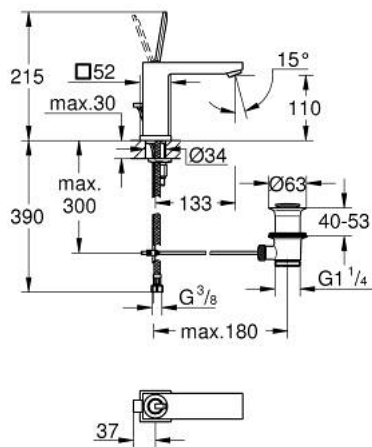

23 657 000 **EUROCUBE JOY SINGLE-LEVER BASIN MIXER 1/2"**
M-SIZE

PRODUCT DESCRIPTION

- Colour: chrome
- Single hole installation
- Metal lever
- GROHE FeatherControl Joystick cartridge
- GROHE EcoJoy - less water, perfect flow
- maximum flow rate (at 3 bar): 5 l/min
- SpeedClean mousseur
- GROHE FastFixation Plus installation system
- Pop-up waste set 1 1/4"
- Flexible connection hoses

23 657 000 **EUROCUBE JOY SINGLE-LEVER BASIN MIXER 1/2"**
M-SIZE

SPARE PARTS, April 2015 – now

- 1: Lever (Spare part-nr. 46945000)
- 2: Cartridge (Spare part-nr. 46907000)
- 3: Pop-up rod (Spare part-nr. 46787000)
- 4: Shank mounting kit (Spare part-nr. 46645000)
- 5: 1 1/4" waste set (Spare part-nr. 28910000)
- 5.1: Plug (Spare part-nr. 07182000)
- 5.2: Eccentric rod (Spare part-nr. 07052000)
- 6: Flow control (Spare part-nr. 48159000)
- 7: Mounting wrench (Spare part-nr. 19017000)*
- 8: Eccentric rod (Spare part-nr. 07341000)*