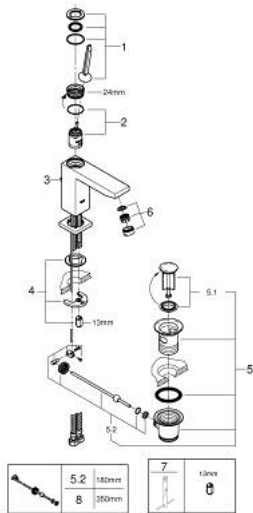

23 657 000 **EUROCUBE JOY SINGLE-LEVER BASIN MIXER 1/2"**
M-SIZE

PRODUCT DESCRIPTION

- Colour: chrome
- Single hole installation
- Metal lever
- GROHE FeatherControl Joystick cartridge
- GROHE EcoJoy - less water, perfect flow
- maximum flow rate (at 3 bar): 5 l/min
- SpeedClean mousseur
- GROHE FastFixation Plus installation system
- Pop-up waste set 1 1/4"
- Flexible connection hoses

23 657 000 **EUROCUBE JOY SINGLE-LEVER BASIN MIXER 1/2"**
M-SIZE

SPARE PARTS, April 2015 – now

- 1: Lever (Spare part-nr. 46945000)
- 2: Cartridge (Spare part-nr. 46907000)
- 3: Pop-up rod (Spare part-nr. 46787000)
- 4: Shank mounting kit (Spare part-nr. 46645000)
- 5: 1 1/4" waste set (Spare part-nr. 28910000)
- 5.1: Plug (Spare part-nr. 07182000)
- 5.2: Eccentric rod (Spare part-nr. 07052000)
- 6: Flow control (Spare part-nr. 48159000)
- 7: Mounting wrench (Spare part-nr. 19017000)*
- 8: Eccentric rod (Spare part-nr. 07341000)*