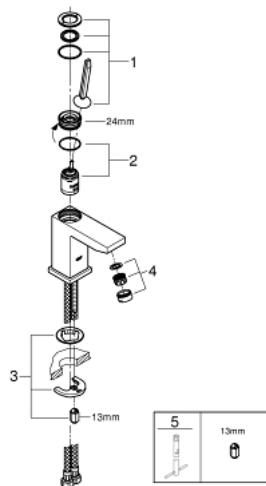

23 656 000 **EUROCUBE JOY SINGLE-LEVER BASIN MIXER 1/2"**
S-SIZE

PRODUCT DESCRIPTION

- Colour: chrome
- Single hole installation
- Metal lever
- GROHE FeatherControl Joystick cartridge
- GROHE EcoJoy - less water, perfect flow
- maximum flow rate (at 3 bar): 5 l/min
- SpeedClean mousseur
- GROHE FastFixation Plus installation system
- Smooth body
- Flexible connection hoses

23 656 000 **EUROCUBE JOY SINGLE-LEVER BASIN MIXER 1/2"**
S-SIZE

SPARE PARTS, April 2015 – now

- 1: Lever (Spare part-nr. 46945000)
 - 2: Cartridge (Spare part-nr. 46907000)
 - 3: Shank mounting kit (Spare part-nr. 46645000)
 - 4: Flow control (Spare part-nr. 48159000)
 - 5: Mounting wrench (Spare part-nr. 19017000)*
- * Optional accessories