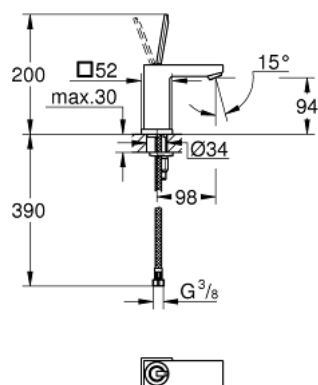

23 656 000 **EUROCUBE JOY SINGLE-LEVER BASIN MIXER 1/2"**
S-SIZE

PRODUCT DESCRIPTION

- Colour: chrome
- Single hole installation
- Metal lever
- GROHE FeatherControl Joystick cartridge
- GROHE EcoJoy - less water, perfect flow
- maximum flow rate (at 3 bar): 5 l/min
- SpeedClean mousseur
- GROHE FastFixation Plus installation system
- Smooth body
- Flexible connection hoses

23 656 000 **EUROCUBE JOY SINGLE-LEVER BASIN MIXER 1/2"**
S-SIZE

SPARE PARTS, April 2015 – now

- 1: Lever (Spare part-nr. 46945000)
 - 2: Cartridge (Spare part-nr. 46907000)
 - 3: Shank mounting kit (Spare part-nr. 46645000)
 - 4: Flow control (Spare part-nr. 48159000)
 - 5: Mounting wrench (Spare part-nr. 19017000)*
- * Optional accessories