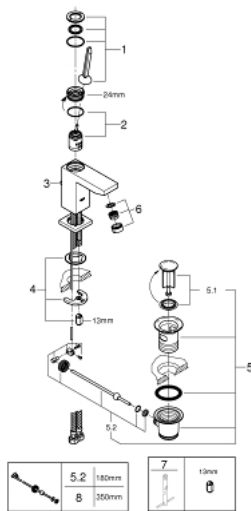

23 654 000 EUROCUBE JOY SINGLE-LEVER BASIN MIXER 1/2" S-SIZE

PRODUCT DESCRIPTION

- Colour: chrome
- Single hole installation
- Metal lever
- GROHE FeatherControl Joystick cartridge
- GROHE EcoJoy - less water, perfect flow
- maximum flow rate (at 3 bar): 5 l/min
- SpeedClean mousseur
- GROHE FastFixation Plus installation system
- Pop-up waste set 1 1/4"
- Flexible connection hoses

23 654 000 **EUROCUBE JOY SINGLE-LEVER BASIN MIXER 1/2"**
S-SIZE

SPARE PARTS, April 2015 – now

- 1: Lever (Spare part-nr. 46945000)
- 2: Cartridge (Spare part-nr. 46907000)
- 3: Pop-up rod (Spare part-nr. 46787000)
- 4: Shank mounting kit (Spare part-nr. 46645000)
- 5: 1 1/4" waste set (Spare part-nr. 28910000)
- 5.1: Plug (Spare part-nr. 07182000)
- 5.2: Eccentric rod (Spare part-nr. 07052000)
- 6: Flow control (Spare part-nr. 48159000)
- 7: Mounting wrench (Spare part-nr. 19017000)*
- 8: Eccentric rod (Spare part-nr. 07341000)*