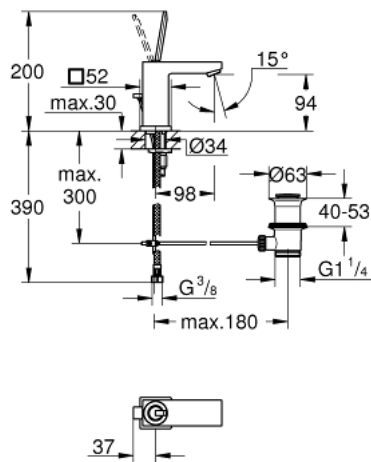

23 654 000 EUROCUBE JOY SINGLE-LEVER BASIN MIXER 1/2" S-SIZE

PRODUCT DESCRIPTION

- Colour: chrome
- Single hole installation
- Metal lever
- GROHE FeatherControl Joystick cartridge
- GROHE EcoJoy - less water, perfect flow
- maximum flow rate (at 3 bar): 5 l/min
- SpeedClean mousseur
- GROHE FastFixation Plus installation system
- Pop-up waste set 1 1/4"
- Flexible connection hoses

23 654 000 **EUROCUBE JOY SINGLE-LEVER BASIN MIXER 1/2"**
S-SIZE

SPARE PARTS, April 2015 – now

- 1: Lever (Spare part-nr. 46945000)
- 2: Cartridge (Spare part-nr. 46907000)
- 3: Pop-up rod (Spare part-nr. 46787000)
- 4: Shank mounting kit (Spare part-nr. 46645000)
- 5: 1 1/4" waste set (Spare part-nr. 28910000)
- 5.1: Plug (Spare part-nr. 07182000)
- 5.2: Eccentric rod (Spare part-nr. 07052000)
- 6: Flow control (Spare part-nr. 48159000)
- 7: Mounting wrench (Spare part-nr. 19017000)*
- 8: Eccentric rod (Spare part-nr. 07341000)*