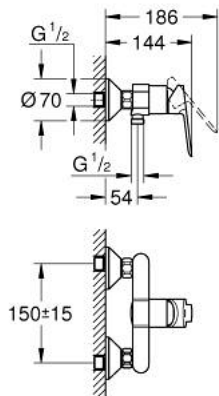

23 636 000 **BAUEDGE SINGLE-LEVER SHOWER MIXER 1/2"**

PRODUCT DESCRIPTION

- Colour: chrome
- Wall mounted
- Metal lever
- GROHE SmoothControl 35 mm ceramic cartridge
- GROHE LongLife finish
- Shower bottom outlet 1/2"
- S-unions
- Metal wall escutcheon

23 636 000 BAUEDGE SINGLE-LEVER SHOWER MIXER 1/2"

SPARE PARTS, May 2015 – now

- 1: Lever (Spare part-nr. 46962000)
- 2: Cap (Spare part-nr. 46899000)
- 3: Cartridge (Spare part-nr. 46374000)
- 4: S-union (Spare part-nr. 12075000)
- 4.1: Seal (Spare part-nr. 0138600M)
- 4.2: Escutcheon (Spare part-nr. 0221000M)
- 5: 1/2" screw connection (Spare part-nr. 45044000)
- 6: Extension 3/4" (Spare part-nr. 0713000M)*
- 7: Temperature limiter (Spare part-nr. 46375000)*
- 8: Special spanner wrench (Spare part-nr. 19377000)*
- 9: Socket Spanner (Spare part-nr. 19332000)*