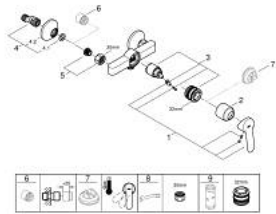

23 636 000 **BAUEDGE SINGLE-LEVER SHOWER MIXER 1/2"**

PRODUCT DESCRIPTION

- Colour: chrome
- Wall mounted
- Metal lever
- GROHE SmoothControl 35 mm ceramic cartridge
- GROHE LongLife finish
- Shower bottom outlet 1/2"
- S-unions
- Metal wall escutcheon

23 636 000 BAUEDGE SINGLE-LEVER SHOWER MIXER 1/2"

SPARE PARTS, May 2015 – now

- 1: Lever (Spare part-nr. 46962000)
- 2: Cap (Spare part-nr. 46899000)
- 3: Cartridge (Spare part-nr. 46374000)
- 4: S-union (Spare part-nr. 12075000)
- 4.1: Seal (Spare part-nr. 0138600M)
- 4.2: Escutcheon (Spare part-nr. 0221000M)
- 5: 1/2" screw connection (Spare part-nr. 45044000)
- 6: Extension 3/4" (Spare part-nr. 0713000M)*
- 7: Temperature limiter (Spare part-nr. 46375000)*
- 8: Special spanner wrench (Spare part-nr. 19377000)*
- 9: Socket Spanner (Spare part-nr. 19332000)*