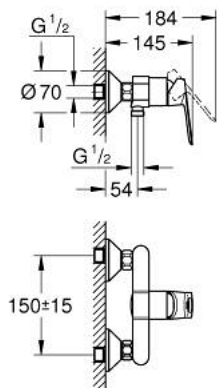

23 634 000 **BAULoop SINGLE-LEVER SHOWER MIXER 1/2"**

PRODUCT DESCRIPTION

- Colour: chrome
- Wall mounted
- Metal lever
- GROHE SmoothControl 35 mm ceramic cartridge
- GROHE LongLife finish
- Shower bottom outlet 1/2"
- S-unions
- Metal wall escutcheon

23 634 000 BAULoop SINGLE-LEVER SHOWER MIXER 1/2"

SPARE PARTS, May 2015 – now

- 1: Lever (Spare part-nr. 46961000)
- 2: Cap (Spare part-nr. 46899000)
- 3: Cartridge (Spare part-nr. 46374000)
- 4: S-union (Spare part-nr. 12075000)
- 4.1: Seal (Spare part-nr. 0138600M)
- 4.2: Escutcheon (Spare part-nr. 0221000M)
- 5: 1/2" screw connection (Spare part-nr. 45044000)
- 6: Extension 3/4" (Spare part-nr. 0713000M)*
- 7: Temperature limiter (Spare part-nr. 46375000)*
- 8: Special spanner wrench (Spare part-nr. 19377000)*
- 9: Socket Spanner (Spare part-nr. 19332000)*