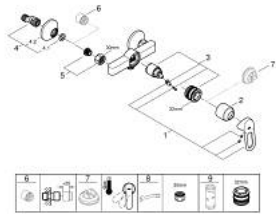

23 634 000 **BAULoop SINGLE-LEVER SHOWER MIXER 1/2"**

PRODUCT DESCRIPTION

- Colour: chrome
- Wall mounted
- Metal lever
- GROHE SmoothControl 35 mm ceramic cartridge
- GROHE LongLife finish
- Shower bottom outlet 1/2"
- S-unions
- Metal wall escutcheon

23 634 000 BAULoop SINGLE-LEVER SHOWER MIXER 1/2"

SPARE PARTS, May 2015 – now

- 1: Lever (Spare part-nr. 46961000)
- 2: Cap (Spare part-nr. 46899000)
- 3: Cartridge (Spare part-nr. 46374000)
- 4: S-union (Spare part-nr. 12075000)
- 4.1: Seal (Spare part-nr. 0138600M)
- 4.2: Escutcheon (Spare part-nr. 0221000M)
- 5: 1/2" screw connection (Spare part-nr. 45044000)
- 6: Extension 3/4" (Spare part-nr. 0713000M)*
- 7: Temperature limiter (Spare part-nr. 46375000)*
- 8: Special spanner wrench (Spare part-nr. 19377000)*
- 9: Socket Spanner (Spare part-nr. 19332000)*