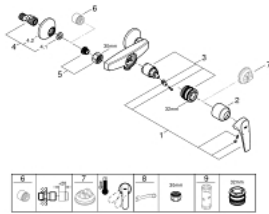

23 632 000 **BAUFLOW SINGLE-LEVER SHOWER MIXER 1/2"**

**PRODUCT DESCRIPTION**

- Colour: chrome
- Wall mounted
- Metal lever
- GROHE SmoothControl 35 mm ceramic cartridge
- GROHE LongLife finish
- Shower bottom outlet 1/2"
- S-unions
- Metal wall escutcheon

## 23 632 000 BAUFLOW SINGLE-LEVER SHOWER MIXER 1/2"

### SPARE PARTS, May 2015 – now

- 1: Lever (Spare part-nr. 46959000)
- 2: Cap (Spare part-nr. 46899000)
- 3: Cartridge (Spare part-nr. 46374000)
- 4: S-union (Spare part-nr. 12075000)
- 4.1: Seal (Spare part-nr. 0138600M)
- 4.2: Escutcheon (Spare part-nr. 0221000M)
- 5: 1/2" screw connection (Spare part-nr. 45044000)
- 6: Extension 3/4" (Spare part-nr. 0713000M)\*
- 7: Temperature limiter (Spare part-nr. 46375000)\*
- 8: Special spanner wrench (Spare part-nr. 19377000)\*
- 9: Socket Spanner (Spare part-nr. 19332000)\*