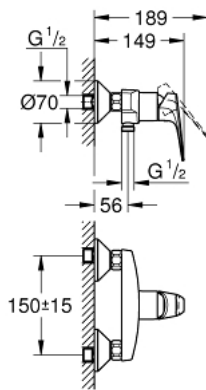

23 632 000 **BAUFLOW SINGLE-LEVER SHOWER MIXER 1/2"**

**PRODUCT DESCRIPTION**

- Colour: chrome
- Wall mounted
- Metal lever
- GROHE SmoothControl 35 mm ceramic cartridge
- GROHE LongLife finish
- Shower bottom outlet 1/2"
- S-unions
- Metal wall escutcheon

## 23 632 000 BAUFLOW SINGLE-LEVER SHOWER MIXER 1/2"

### SPARE PARTS, May 2015 – now

- 1: Lever (Spare part-nr. 46959000)
- 2: Cap (Spare part-nr. 46899000)
- 3: Cartridge (Spare part-nr. 46374000)
- 4: S-union (Spare part-nr. 12075000)
- 4.1: Seal (Spare part-nr. 0138600M)
- 4.2: Escutcheon (Spare part-nr. 0221000M)
- 5: 1/2" screw connection (Spare part-nr. 45044000)
- 6: Extension 3/4" (Spare part-nr. 0713000M)\*
- 7: Temperature limiter (Spare part-nr. 46375000)\*
- 8: Special spanner wrench (Spare part-nr. 19377000)\*
- 9: Socket Spanner (Spare part-nr. 19332000)\*