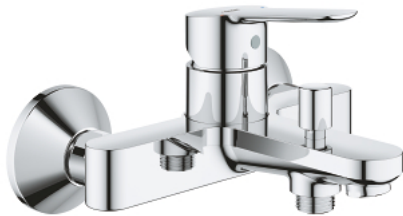

23 605 000 **BAUEDGE SINGLE-LEVER BATH MIXER 1/2"**

PRODUCT DESCRIPTION

- Colour: chrome
- Wall mounted
- Metal lever
- GROHE SmoothControl 35 mm ceramic cartridge
- GROHE LongLife finish
- Automatic diverter: bath/shower
- mousseur
- S-unions
- Metal wall escutcheon

23 605 000 **BAUEDGE SINGLE-LEVER BATH MIXER 1/2"**

SPARE PARTS, May 2015 – now

- 1: Lever (Spare part-nr. 46962000)
 - 2: Cap (Spare part-nr. 46899000)
 - 3: Cartridge (Spare part-nr. 46374000)
 - 4: Diverter knob (Spare part-nr. 64309000)
 - 5: 3-Way Diverter Valve & Trim (Spare part-nr. 65655000)
 - 6: Flow control (Spare part-nr. 13952000)
 - 7: S-union (Spare part-nr. 12075000)
 - 7.1: Seal (Spare part-nr. 0138600M)
 - 7.2: Escutcheon (Spare part-nr. 0221000M)
 - 8: 1/2" screw connection (Spare part-nr. 45044000)
 - 9: Extension 3/4" (Spare part-nr. 0713000M)*
 - 10: Temperature limiter (Spare part-nr. 46375000)*
 - 11: Socket Spanner (Spare part-nr. 19332000)*
 - 12: Special spanner wrench (Spare part-nr. 19377000)*
- * Optional accessories