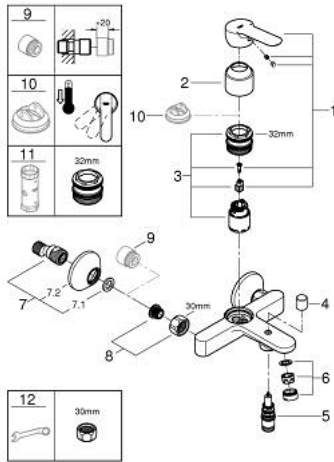

23 605 000 **BAUEDGE SINGLE-LEVER BATH MIXER 1/2"**

PRODUCT DESCRIPTION

- Colour: chrome
- Wall mounted
- Metal lever
- GROHE SmoothControl 35 mm ceramic cartridge
- GROHE LongLife finish
- Automatic diverter: bath/shower
- mousseur
- S-unions
- Metal wall escutcheon

23 605 000 **BAUEDGE SINGLE-LEVER BATH MIXER 1/2"**

SPARE PARTS, May 2015 – now

- 1: Lever (Spare part-nr. 46962000)
 - 2: Cap (Spare part-nr. 46899000)
 - 3: Cartridge (Spare part-nr. 46374000)
 - 4: Diverter knob (Spare part-nr. 64309000)
 - 5: 3-Way Diverter Valve & Trim (Spare part-nr. 65655000)
 - 6: Flow control (Spare part-nr. 13952000)
 - 7: S-union (Spare part-nr. 12075000)
 - 7.1: Seal (Spare part-nr. 0138600M)
 - 7.2: Escutcheon (Spare part-nr. 0221000M)
 - 8: 1/2" screw connection (Spare part-nr. 45044000)
 - 9: Extension 3/4" (Spare part-nr. 0713000M)*
 - 10: Temperature limiter (Spare part-nr. 46375000)*
 - 11: Socket Spanner (Spare part-nr. 19332000)*
 - 12: Special spanner wrench (Spare part-nr. 19377000)*
- * Optional accessories