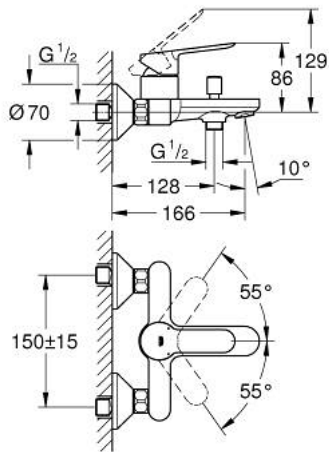

23 605 000 **BAUEDGE SINGLE-LEVER BATH MIXER 1/2"**

PRODUCT DESCRIPTION

- Colour: chrome
- Wall mounted
- Metal lever
- GROHE SmoothControl 35 mm ceramic cartridge
- GROHE LongLife finish
- Automatic diverter: bath/shower
- mousseur
- S-unions
- Metal wall escutcheon

23 605 000 **BAUEDGE SINGLE-LEVER BATH MIXER 1/2"**

SPARE PARTS, May 2015 – now

- 1: Lever (Spare part-nr. 46962000)
 - 2: Cap (Spare part-nr. 46899000)
 - 3: Cartridge (Spare part-nr. 46374000)
 - 4: Diverter knob (Spare part-nr. 64309000)
 - 5: 3-Way Diverter Valve & Trim (Spare part-nr. 65655000)
 - 6: Flow control (Spare part-nr. 13952000)
 - 7: S-union (Spare part-nr. 12075000)
 - 7.1: Seal (Spare part-nr. 0138600M)
 - 7.2: Escutcheon (Spare part-nr. 0221000M)
 - 8: 1/2" screw connection (Spare part-nr. 45044000)
 - 9: Extension 3/4" (Spare part-nr. 0713000M)*
 - 10: Temperature limiter (Spare part-nr. 46375000)*
 - 11: Socket Spanner (Spare part-nr. 19332000)*
 - 12: Special spanner wrench (Spare part-nr. 19377000)*
- * Optional accessories