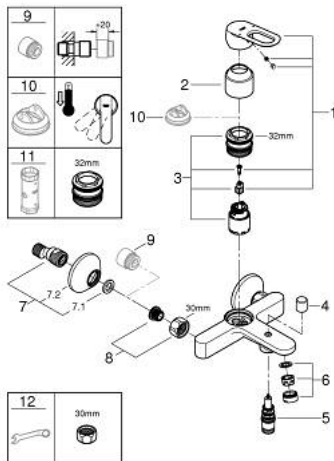

23 603 000 **BAULoop SINGLE-LEVER BATH MIXER 1/2"**

PRODUCT DESCRIPTION

- Colour: chrome
- Wall mounted
- Metal lever
- GROHE SmoothControl 35 mm ceramic cartridge
- GROHE LongLife finish
- Automatic diverter: bath/shower
- mousseur
- S-unions
- Metal wall escutcheon

23 603 000 BAULOOP SINGLE-LEVER BATH MIXER 1/2"

SPARE PARTS, May 2015 – now

- 1: Lever (Spare part-nr. 46961000)
 - 2: Cap (Spare part-nr. 46899000)
 - 3: Cartridge (Spare part-nr. 46374000)
 - 4: Diverter knob (Spare part-nr. 64309000)
 - 5: 3-Way Diverter Valve & Trim (Spare part-nr. 65655000)
 - 6: Flow control (Spare part-nr. 13952000)
 - 7: S-union (Spare part-nr. 12075000)
 - 7.1: Seal (Spare part-nr. 0138600M)
 - 7.2: Escutcheon (Spare part-nr. 0221000M)
 - 8: 1/2" screw connection (Spare part-nr. 45044000)
 - 9: Extension 3/4" (Spare part-nr. 0713000M)*
 - 10: Temperature limiter (Spare part-nr. 46375000)*
 - 11: Socket Spanner (Spare part-nr. 19332000)*
 - 12: Special spanner wrench (Spare part-nr. 19377000)*
- * Optional accessories