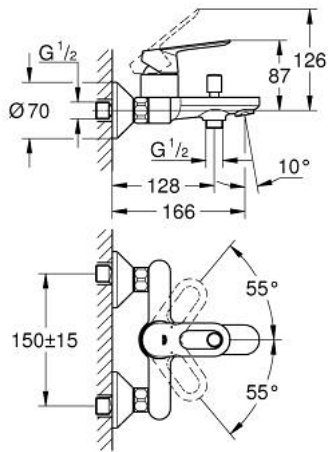

23 603 000 **BAULoop SINGLE-LEVER BATH MIXER 1/2"**

PRODUCT DESCRIPTION

- Colour: chrome
- Wall mounted
- Metal lever
- GROHE SmoothControl 35 mm ceramic cartridge
- GROHE LongLife finish
- Automatic diverter: bath/shower
- mousseur
- S-unions
- Metal wall escutcheon

23 603 000 BAULOOP SINGLE-LEVER BATH MIXER 1/2"

SPARE PARTS, May 2015 – now

- 1: Lever (Spare part-nr. 46961000)
 - 2: Cap (Spare part-nr. 46899000)
 - 3: Cartridge (Spare part-nr. 46374000)
 - 4: Diverter knob (Spare part-nr. 64309000)
 - 5: 3-Way Diverter Valve & Trim (Spare part-nr. 65655000)
 - 6: Flow control (Spare part-nr. 13952000)
 - 7: S-union (Spare part-nr. 12075000)
 - 7.1: Seal (Spare part-nr. 0138600M)
 - 7.2: Escutcheon (Spare part-nr. 0221000M)
 - 8: 1/2" screw connection (Spare part-nr. 45044000)
 - 9: Extension 3/4" (Spare part-nr. 0713000M)*
 - 10: Temperature limiter (Spare part-nr. 46375000)*
 - 11: Socket Spanner (Spare part-nr. 19332000)*
 - 12: Special spanner wrench (Spare part-nr. 19377000)*
- * Optional accessories