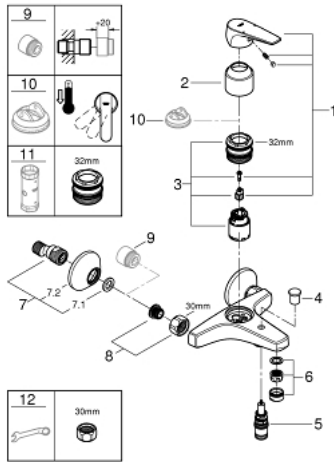

23 601 000 **BAUFLOW SINGLE-LEVER BATH MIXER 1/2"**

PRODUCT DESCRIPTION

- Colour: chrome
- Wall mounted
- Metal lever
- GROHE SmoothControl 35 mm ceramic cartridge
- GROHE LongLife finish
- Automatic diverter: bath/shower
- mousseur
- S-unions
- Metal wall escutcheon

23 601 000 **BAUFLOW SINGLE-LEVER BATH MIXER 1/2"**

SPARE PARTS, May 2015 – now

- 1: Lever (Spare part-nr. 46959000)
 - 2: Cap (Spare part-nr. 46899000)
 - 3: Cartridge (Spare part-nr. 46374000)
 - 4: Diverter knob (Spare part-nr. 65648000)
 - 5: 3-Way Diverter Valve & Trim (Spare part-nr. 65655000)
 - 6: Flow control (Spare part-nr. 13952000)
 - 7: S-union (Spare part-nr. 12075000)
 - 7.1: Seal (Spare part-nr. 0138600M)
 - 7.2: Escutcheon (Spare part-nr. 0221000M)
 - 8: 1/2" screw connection (Spare part-nr. 45044000)
 - 9: Extension 3/4" (Spare part-nr. 0713000M)*
 - 10: Temperature limiter (Spare part-nr. 46375000)*
 - 11: Socket Spanner (Spare part-nr. 19332000)*
 - 12: Special spanner wrench (Spare part-nr. 19377000)*
- * Optional accessories