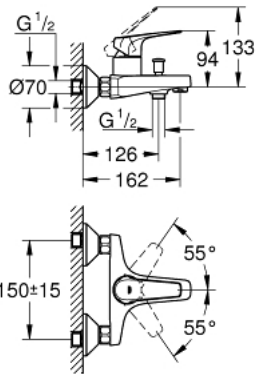

23 601 000 **BAUFLOW SINGLE-LEVER BATH MIXER 1/2"**

PRODUCT DESCRIPTION

- Colour: chrome
- Wall mounted
- Metal lever
- GROHE SmoothControl 35 mm ceramic cartridge
- GROHE LongLife finish
- Automatic diverter: bath/shower
- mousseur
- S-unions
- Metal wall escutcheon

23 601 000 **BAUFLOW SINGLE-LEVER BATH MIXER 1/2"**

SPARE PARTS, May 2015 – now

- 1: Lever (Spare part-nr. 46959000)
 - 2: Cap (Spare part-nr. 46899000)
 - 3: Cartridge (Spare part-nr. 46374000)
 - 4: Diverter knob (Spare part-nr. 65648000)
 - 5: 3-Way Diverter Valve & Trim (Spare part-nr. 65655000)
 - 6: Flow control (Spare part-nr. 13952000)
 - 7: S-union (Spare part-nr. 12075000)
 - 7.1: Seal (Spare part-nr. 0138600M)
 - 7.2: Escutcheon (Spare part-nr. 0221000M)
 - 8: 1/2" screw connection (Spare part-nr. 45044000)
 - 9: Extension 3/4" (Spare part-nr. 0713000M)*
 - 10: Temperature limiter (Spare part-nr. 46375000)*
 - 11: Socket Spanner (Spare part-nr. 19332000)*
 - 12: Special spanner wrench (Spare part-nr. 19377000)*
- * Optional accessories