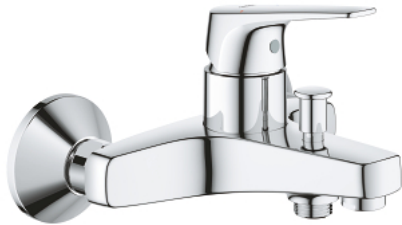

23 601 000 **BAUFLOW SINGLE-LEVER BATH MIXER 1/2"**

PRODUCT DESCRIPTION

- Colour: chrome
- Wall mounted
- Metal lever
- GROHE SmoothControl 35 mm ceramic cartridge
- GROHE LongLife finish
- Automatic diverter: bath/shower
- mousseur
- S-unions
- Metal wall escutcheon

23 601 000 **BAUFLOW SINGLE-LEVER BATH MIXER 1/2"**

SPARE PARTS, May 2015 – now

- 1: Lever (Spare part-nr. 46959000)
 - 2: Cap (Spare part-nr. 46899000)
 - 3: Cartridge (Spare part-nr. 46374000)
 - 4: Diverter knob (Spare part-nr. 65648000)
 - 5: 3-Way Diverter Valve & Trim (Spare part-nr. 65655000)
 - 6: Flow control (Spare part-nr. 13952000)
 - 7: S-union (Spare part-nr. 12075000)
 - 7.1: Seal (Spare part-nr. 0138600M)
 - 7.2: Escutcheon (Spare part-nr. 0221000M)
 - 8: 1/2" screw connection (Spare part-nr. 45044000)
 - 9: Extension 3/4" (Spare part-nr. 0713000M)*
 - 10: Temperature limiter (Spare part-nr. 46375000)*
 - 11: Socket Spanner (Spare part-nr. 19332000)*
 - 12: Special spanner wrench (Spare part-nr. 19377000)*
- * Optional accessories