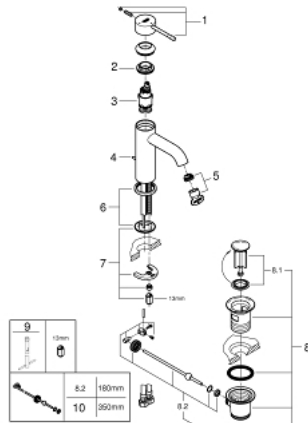

23 591 001 **ESSENCE SINGLE-LEVER BASIN MIXER 1/2"**
S-SIZE

PRODUCT DESCRIPTION

- Colour: chrome
- Single hole installation
- Metal lever
- GROHE SilkMove 28 mm ceramic cartridge
- EcoMode - cold water flow in mid-lever position saves energy
- With temperature limiter
- GROHE LongLife finish
- GROHE EcoJoy - less water, perfect flow
- maximum flow rate (at 3 bar): 5 l/min
- GROHE AquaGuide adjustable mousseur
- GROHE FastFixation Plus installation system
- Pop-up waste set 1 1/4"
- Flexible connection hoses

23 591 001 **ESSENCE SINGLE-LEVER BASIN MIXER 1/2"**
S-SIZE

SPARE PARTS, December 2021 – now

- 1: Lever (Spare part-nr. 46918000)
- 2: Fitting ring (Spare part-nr. 46715000)
- 3: Cartridge (Spare part-nr. 46580000)
- 4: Pop-up rod (Spare part-nr. 46739000)
- 5: Flow control (Spare part-nr. 48270000)
- 6: Escutcheon (Spare part-nr. 48603000)
- 7: Shank mounting kit (Spare part-nr. 46645000)
- 8: 1 1/4" waste set (Spare part-nr. 28910000)
- 8.1: Plug (Spare part-nr. 07182000)
- 8.2: Eccentric rod (Spare part-nr. 07052000)
- 9: Mounting wrench (Spare part-nr. 19017000)*
- 10: Eccentric rod (Spare part-nr. 07341000)*