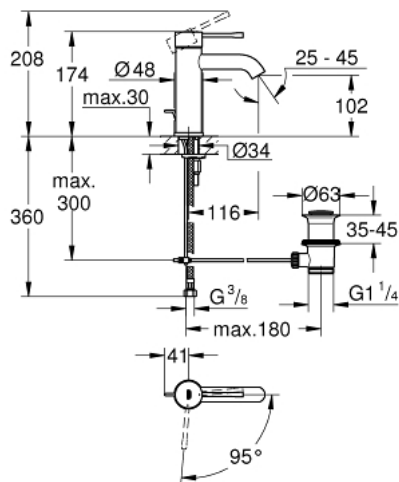

23 591 001 **ESSENCE SINGLE-LEVER BASIN MIXER 1/2"**
S-SIZE

PRODUCT DESCRIPTION

- Colour: chrome
- Single hole installation
- Metal lever
- GROHE SilkMove 28 mm ceramic cartridge
- EcoMode - cold water flow in mid-lever position saves energy
- With temperature limiter
- GROHE LongLife finish
- GROHE EcoJoy - less water, perfect flow
- maximum flow rate (at 3 bar): 5 l/min
- GROHE AquaGuide adjustable mousseur
- GROHE FastFixation Plus installation system
- Pop-up waste set 1 1/4"
- Flexible connection hoses

23 591 001 **ESSENCE SINGLE-LEVER BASIN MIXER 1/2"**
S-SIZE

SPARE PARTS, December 2021 – now

- 1: Lever (Spare part-nr. 46918000)
- 2: Fitting ring (Spare part-nr. 46715000)
- 3: Cartridge (Spare part-nr. 46580000)
- 4: Pop-up rod (Spare part-nr. 46739000)
- 5: Flow control (Spare part-nr. 48270000)
- 6: Escutcheon (Spare part-nr. 48603000)
- 7: Shank mounting kit (Spare part-nr. 46645000)
- 8: 1 1/4" waste set (Spare part-nr. 28910000)
- 8.1: Plug (Spare part-nr. 07182000)
- 8.2: Eccentric rod (Spare part-nr. 07052000)
- 9: Mounting wrench (Spare part-nr. 19017000)*
- 10: Eccentric rod (Spare part-nr. 07341000)*