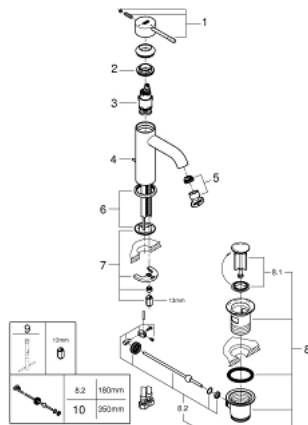

23 591 001 **ESSENCE SINGLE-LEVER BASIN MIXER 1/2"**
S-SIZE

SPARE PARTS, December 2021 – now

- 1: Lever (Spare part-nr. 46918000)
- 2: Fitting ring (Spare part-nr. 46715000)
- 3: Cartridge (Spare part-nr. 46580000)
- 4: Pop-up rod (Spare part-nr. 46739000)
- 5: Flow control (Spare part-nr. 48270000)
- 6: Escutcheon (Spare part-nr. 48603000)
- 7: Shank mounting kit (Spare part-nr. 46645000)
- 8: 1 1/4" waste set (Spare part-nr. 28910000)
- 8.1: Plug (Spare part-nr. 07182000)
- 8.2: Eccentric rod (Spare part-nr. 07052000)
- 9: Mounting wrench (Spare part-nr. 19017000)*
- 10: Eccentric rod (Spare part-nr. 07341000)*