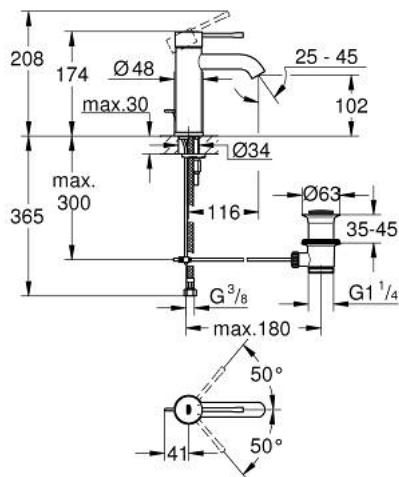

## 23 589 EN1 ESSENCE SINGLE-LEVER BASIN MIXER 1/2" S-SIZE

### PRODUCT DESCRIPTION

- Colour: Brushed nickel
- Single hole installation
- Metal lever
- GROHE SilkMove 28 mm ceramic cartridge
- With temperature limiter
- GROHE LongLife finish
- mousseur 5.7 l/min
- GROHE AquaGuide adjustable mousseur
- GROHE FastFixation Plus installation system
- Pop-up waste set 1 1/4"
- Flexible connection hoses

23 589 EN1 **ESSENCE SINGLE-LEVER BASIN MIXER 1/2"**  
**S-SIZE**

**SPARE PARTS**, November 2016 – now

- 1: Lever (Spare part-nr. 46917EN0)
  - 2: Fitting ring (Spare part-nr. 46715000)
  - 3: Cartridge (Spare part-nr. 46580000)
  - 4: Pop-up rod (Spare part-nr. 46739EN0)
  - 5: Flow control (Spare part-nr. 48270000)
  - 6: Shank mounting kit (Spare part-nr. 46645000)
  - 7: 1 1/4" waste set (Spare part-nr. 28910EN0)
  - 7.1: Plug (Spare part-nr. 07182EN0)
  - 7.2: Eccentric rod (Spare part-nr. 07052000)
  - 8: Mounting wrench (Spare part-nr. 19017000)\*
  - 9: Eccentric rod (Spare part-nr. 07341000)\*
- \* Optional accessories