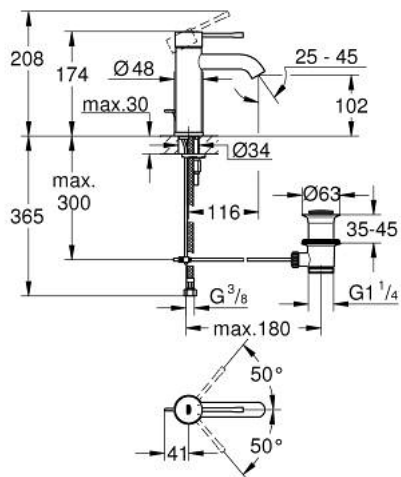

23 589 EN1 ESSENCE SINGLE-LEVER BASIN MIXER 1/2" S-SIZE

PRODUCT DESCRIPTION

- Colour: Brushed nickel
- Single hole installation
- Metal lever
- GROHE SilkMove 28 mm ceramic cartridge
- With temperature limiter
- GROHE LongLife finish
- GROHE EcoJoy mousseur 5.7 l/min
- GROHE AquaGuide adjustable mousseur
- GROHE FastFixation Plus installation system
- Pop-up waste set 1 1/4"
- Flexible connection hoses

23 589 EN1 **ESSENCE SINGLE-LEVER BASIN MIXER 1/2"**
S-SIZE

SPARE PARTS, November 2016 – now

- 1: Lever (Spare part-nr. 46917EN0)
 - 2: Fitting ring (Spare part-nr. 46715000)
 - 3: Cartridge (Spare part-nr. 46580000)
 - 4: Pop-up rod (Spare part-nr. 46739EN0)
 - 5: Flow control (Spare part-nr. 48270000)
 - 6: Shank mounting kit (Spare part-nr. 46645000)
 - 7: 1 1/4" waste set (Spare part-nr. 28910EN0)
 - 7.1: Plug (Spare part-nr. 07182EN0)
 - 7.2: Eccentric rod (Spare part-nr. 07052000)
 - 8: Mounting wrench (Spare part-nr. 19017000)*
 - 9: Eccentric rod (Spare part-nr. 07341000)*
- * Optional accessories