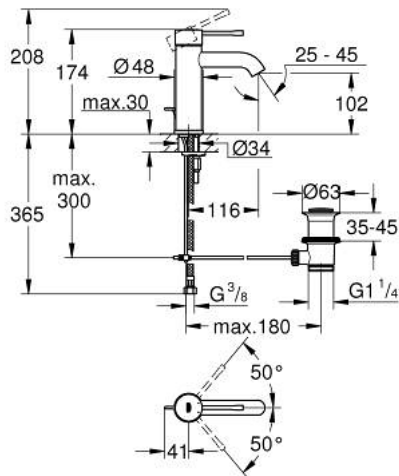

23 589 DC1 **ESSENCE SINGLE-LEVER BASIN MIXER 1/2"**
S-SIZE

PRODUCT DESCRIPTION

- Colour: supersteel
- Single hole installation
- Metal lever
- GROHE SilkMove 28 mm ceramic cartridge
- With temperature limiter
- GROHE LongLife finish
- GROHE EcoJoy mousseur 5.7 l/min
- GROHE AquaGuide adjustable mousseur
- GROHE FastFixation Plus installation system
- Pop-up waste set 1 1/4"
- Flexible connection hoses

23 589 DC1 **ESSENCE SINGLE-LEVER BASIN MIXER 1/2"**
S-SIZE

SPARE PARTS, January 2016 – now

- 1: Lever (Spare part-nr. 46917DC0)
 - 2: Fitting ring (Spare part-nr. 46715000)
 - 3: Cartridge (Spare part-nr. 46580000)
 - 4: Pop-up rod (Spare part-nr. 46739EN0)
 - 5: Flow control (Spare part-nr. 48270000)
 - 6: Shank mounting kit (Spare part-nr. 46645000)
 - 7: 1 1/4" waste set (Spare part-nr. 28910DC0)
 - 7.1: Plug (Spare part-nr. 07182DC0)
 - 7.2: Eccentric rod (Spare part-nr. 07052000)
 - 8: Mounting wrench (Spare part-nr. 19017000)*
 - 9: Eccentric rod (Spare part-nr. 07341000)*
- * Optional accessories