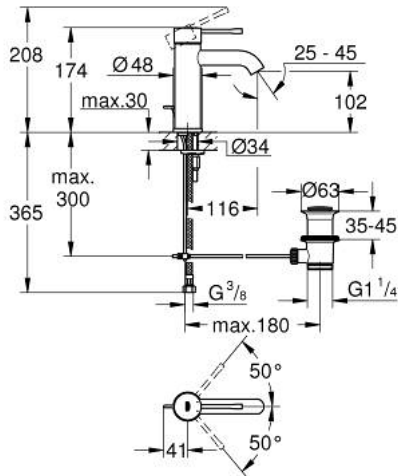

23 589 AL1 ESSENCE SINGLE-LEVER BASIN MIXER 1/2" S-SIZE

PRODUCT DESCRIPTION

- Colour: Brushed hard graphite
- Single hole installation
- Metal lever
- GROHE SilkMove 28 mm ceramic cartridge
- With temperature limiter
- GROHE LongLife finish
- GROHE EcoJoy - less water, perfect flow
- maximum flow rate (at 3 bar): 5.7 l/min
- GROHE AquaGuide adjustable mousseur
- GROHE FastFixation Plus installation system
- Pop-up waste set 1 1/4"
- Flexible connection hoses

23 589 AL1 ESSENCE SINGLE-LEVER BASIN MIXER 1/2" S-SIZE

SPARE PARTS, July 2016 – now

- 1: Lever (Spare part-nr. 46917AL0)
 - 2: Fitting ring (Spare part-nr. 46715000)
 - 3: Cartridge (Spare part-nr. 46580000)
 - 4: Pop-up rod (Spare part-nr. 46739AL0)
 - 5: Flow control (Spare part-nr. 48270000)
 - 6: Shank mounting kit (Spare part-nr. 46645000)
 - 7: 1 1/4" waste set (Spare part-nr. 28910AL0)
 - 7.1: Plug (Spare part-nr. 07182AL0)
 - 7.2: Eccentric rod (Spare part-nr. 07052000)
 - 8: Mounting wrench (Spare part-nr. 19017000)*
 - 9: Eccentric rod (Spare part-nr. 07341000)*
- * Optional accessories