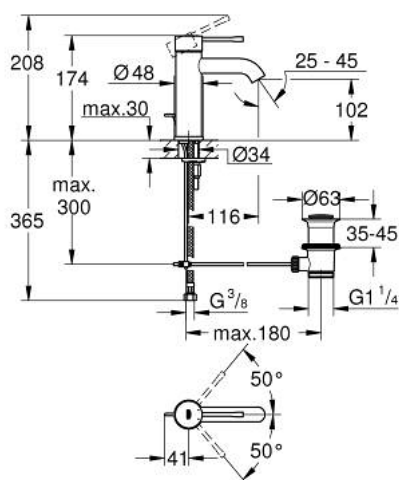

23 589 AL1 **ESSENCE SINGLE-LEVER BASIN MIXER 1/2"**
S-SIZE

PRODUCT DESCRIPTION

- Colour: Brushed hard graphite
- Single hole installation
- Metal lever
- GROHE SilkMove 28 mm ceramic cartridge
- With temperature limiter
- GROHE LongLife finish
- GROHE EcoJoy mousseur 5.7 l/min
- GROHE AquaGuide adjustable mousseur
- GROHE FastFixation Plus installation system
- Pop-up waste set 1 1/4"
- Flexible connection hoses

23 589 AL1 ESSENCE SINGLE-LEVER BASIN MIXER 1/2" S-SIZE

SPARE PARTS, July 2016 – now

- 1: Lever (Spare part-nr. 46917AL0)
 - 2: Fitting ring (Spare part-nr. 46715000)
 - 3: Cartridge (Spare part-nr. 46580000)
 - 4: Pop-up rod (Spare part-nr. 46739AL0)
 - 5: Flow control (Spare part-nr. 48270000)
 - 6: Shank mounting kit (Spare part-nr. 46645000)
 - 7: 1 1/4" waste set (Spare part-nr. 28910AL0)
 - 7.1: Plug (Spare part-nr. 07182AL0)
 - 7.2: Eccentric rod (Spare part-nr. 07052000)
 - 8: Mounting wrench (Spare part-nr. 19017000)*
 - 9: Eccentric rod (Spare part-nr. 07341000)*
- * Optional accessories