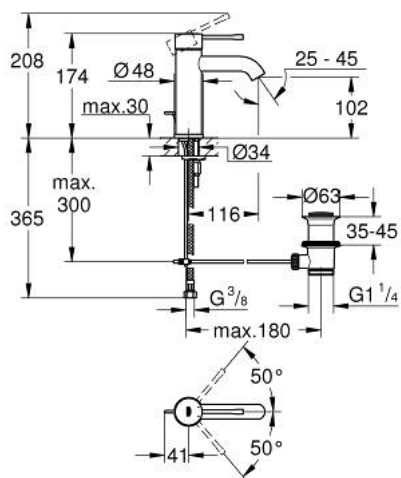

23 589 001 **ESSENCE SINGLE-LEVER BASIN MIXER 1/2"**
S-SIZE

PRODUCT DESCRIPTION

- Colour: chrome
- Single hole installation
- Metal lever
- GROHE SilkMove 28 mm ceramic cartridge
- With temperature limiter
- GROHE LongLife finish
- GROHE EcoJoy - less water, perfect flow
- maximum flow rate (at 3 bar): 5.7 l/min
- GROHE AquaGuide adjustable mousseur
- GROHE FastFixation Plus installation system
- Pop-up waste set 1 1/4"
- Flexible connection hoses

23 589 001 **ESSENCE SINGLE-LEVER BASIN MIXER 1/2"**
S-SIZE

SPARE PARTS, March 2015 – now

- 1: Lever (Spare part-nr. 46917000)
 - 2: Fitting ring (Spare part-nr. 46715000)
 - 3: Cartridge (Spare part-nr. 46580000)
 - 4: Pop-up rod (Spare part-nr. 46739000)
 - 5: Flow control (Spare part-nr. 48270000)
 - 6: Shank mounting kit (Spare part-nr. 46645000)
 - 7: 1 1/4" waste set (Spare part-nr. 28910000)
 - 7.1: Plug (Spare part-nr. 07182000)
 - 7.2: Eccentric rod (Spare part-nr. 07052000)
 - 8: Mounting wrench (Spare part-nr. 19017000)*
 - 9: Eccentric rod (Spare part-nr. 07341000)*
- * Optional accessories