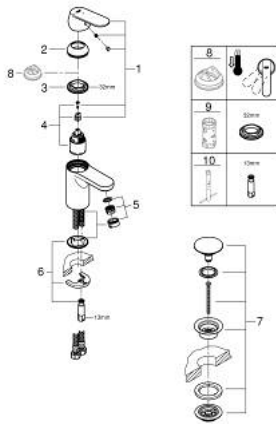

23 586 000 **GET SINGLE-LEVER BASIN MIXER 1/2"**
S-SIZE

PRODUCT DESCRIPTION

- Colour: chrome
- Single hole installation
- Metal lever
- GROHE SilkMove 35 mm ceramic cartridge
- EcoMode - cold water flow in mid-lever position saves energy
- Adjustable flow rate limiter
- Adjustable minimum flow rate 2.5 l/min
- GROHE LongLife finish
- GROHE EcoJoy - less water, perfect flow
- maximum flow rate (at 3 bar): 5 l/min
- smooth body with plastic push open waste set 1 1/4"
- Flexible connection hoses
- Noise classification 1 in accordance with DIN4109 incl. certificate
- GROHE QuickTool included

23 586 000 **GET SINGLE-LEVER BASIN MIXER 1/2"**
S-SIZE

SPARE PARTS, February 2018 – now

- 1: Lever (Spare part-nr. 46828000)
 - 2: Cap (Spare part-nr. 46492000)
 - 3: Screw coupling (Spare part-nr. 46460000)
 - 4: Cartridge (Spare part-nr. 46863000)
 - 5: Flow control (Spare part-nr. 48159000)
 - 6: Shank mounting kit (Spare part-nr. 46671000)
 - 7: Waste set with push-open plug (Spare part-nr. 65807000)
 - 7.1: Nipple (Spare part-nr. 45986000)
 - 8: Temperature limiter (Spare part-nr. 46375000)*
 - 9: Socket Spanner (Spare part-nr. 19332000)*
 - 10: Mounting wrench (Spare part-nr. 19017000)*
- * Optional accessories