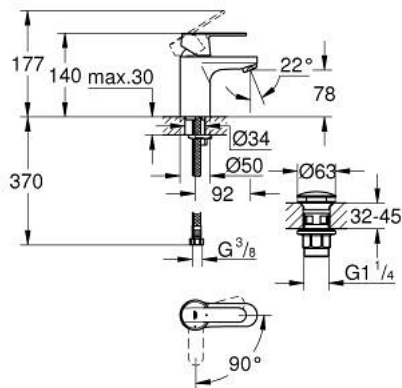

23 586 000 **GET SINGLE-LEVER BASIN MIXER 1/2"**
S-SIZE

PRODUCT DESCRIPTION

- Colour: chrome
- Single hole installation
- Metal lever
- GROHE SilkMove 35 mm ceramic cartridge
- EcoMode - cold water flow in mid-lever position saves energy
- Adjustable flow rate limiter
- Adjustable minimum flow rate 2.5 l/min
- GROHE LongLife finish
- GROHE EcoJoy - less water, perfect flow
- maximum flow rate (at 3 bar): 5 l/min
- smooth body with plastic push open waste set 1 1/4"
- Flexible connection hoses
- Noise classification 1 in accordance with DIN4109 incl. certificate
- GROHE QuickTool included

23 586 000 **GET SINGLE-LEVER BASIN MIXER 1/2"**
S-SIZE

SPARE PARTS, February 2018 – now

- 1: Lever (Spare part-nr. 46828000)
 - 2: Cap (Spare part-nr. 46492000)
 - 3: Screw coupling (Spare part-nr. 46460000)
 - 4: Cartridge (Spare part-nr. 46863000)
 - 5: Flow control (Spare part-nr. 48159000)
 - 6: Shank mounting kit (Spare part-nr. 46671000)
 - 7: Waste set with push-open plug (Spare part-nr. 65807000)
 - 7.1: Nipple (Spare part-nr. 45986000)
 - 8: Temperature limiter (Spare part-nr. 46375000)*
 - 9: Socket Spanner (Spare part-nr. 19332000)*
 - 10: Mounting wrench (Spare part-nr. 19017000)*
- * Optional accessories