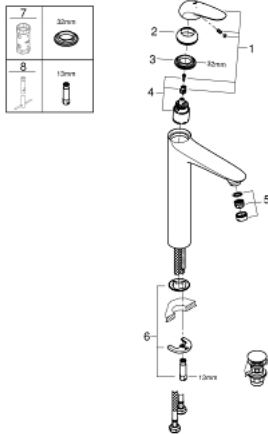

23 585 001 **WAVE SINGLE-LEVER BASIN MIXER 1/2"**
XL-SIZE

PRODUCT DESCRIPTION

- Colour: chrome
- Single hole installation
- Metal lever
- GROHE SilkMove 35 mm ceramic cartridge
- With temperature limiter
- GROHE LongLife finish
- mousseur 5.7 l/min
- Smooth body
- waste set with push-open plug
- Flexible connection hoses
- GROHE FastFixation rapid installation system
- GROHE QuickTool included

23 585 001 **WAVE SINGLE-LEVER BASIN MIXER 1/2"**
XL-SIZE

SPARE PARTS, February 2015 – now

- 1: Solid metal lever (Spare part-nr. 46951000)
 - 2: Cap (Spare part-nr. 46492000)
 - 3: Screw coupling (Spare part-nr. 46460000)
 - 4: Cartridge (Spare part-nr. 46374000)
 - 5: Flow straightener (Spare part-nr. 46837000)
 - 6: Shank mounting kit (Spare part-nr. 46671000)
 - 7: Socket Spanner (Spare part-nr. 19332000)*
 - 8: Mounting wrench (Spare part-nr. 19017000)*
- * Optional accessories