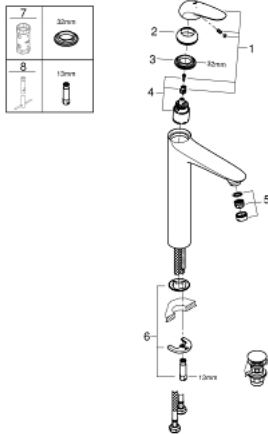

23 585 001 **WAVE SINGLE-LEVER BASIN MIXER 1/2"**  
**XL-SIZE**

**PRODUCT DESCRIPTION**

- Colour: chrome
- Single hole installation
- Metal lever
- GROHE SilkMove 35 mm ceramic cartridge
- With temperature limiter
- GROHE LongLife finish
- GROHE EcoJoy mousseur 5.7 l/min
- Smooth body
- waste set with push-open plug
- Flexible connection hoses
- GROHE FastFixation rapid installation system
- GROHE QuickTool included

23 585 001 **WAVE SINGLE-LEVER BASIN MIXER 1/2"**  
**XL-SIZE**

**SPARE PARTS**, February 2015 – now

- 1: Solid metal lever (Spare part-nr. 46951000)
  - 2: Cap (Spare part-nr. 46492000)
  - 3: Screw coupling (Spare part-nr. 46460000)
  - 4: Cartridge (Spare part-nr. 46374000)
  - 5: Flow straightener (Spare part-nr. 46837000)
  - 6: Shank mounting kit (Spare part-nr. 46671000)
  - 7: Socket Spanner (Spare part-nr. 19332000)\*
  - 8: Mounting wrench (Spare part-nr. 19017000)\*
- \* Optional accessories