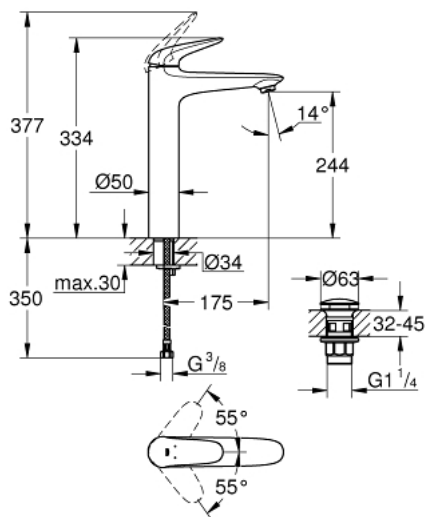

23 585 001 **WAVE SINGLE-LEVER BASIN MIXER 1/2"**
XL-SIZE

PRODUCT DESCRIPTION

- Colour: chrome
- Single hole installation
- Metal lever
- GROHE SilkMove 35 mm ceramic cartridge
- With temperature limiter
- GROHE LongLife finish
- mousseur 5.7 l/min
- Smooth body
- waste set with push-open plug
- Flexible connection hoses
- GROHE FastFixation rapid installation system
- GROHE QuickTool included

23 585 001 **WAVE SINGLE-LEVER BASIN MIXER 1/2"**
XL-SIZE

SPARE PARTS, February 2015 – now

- 1: Solid metal lever (Spare part-nr. 46951000)
 - 2: Cap (Spare part-nr. 46492000)
 - 3: Screw coupling (Spare part-nr. 46460000)
 - 4: Cartridge (Spare part-nr. 46374000)
 - 5: Flow straightener (Spare part-nr. 46837000)
 - 6: Shank mounting kit (Spare part-nr. 46671000)
 - 7: Socket Spanner (Spare part-nr. 19332000)*
 - 8: Mounting wrench (Spare part-nr. 19017000)*
- * Optional accessories