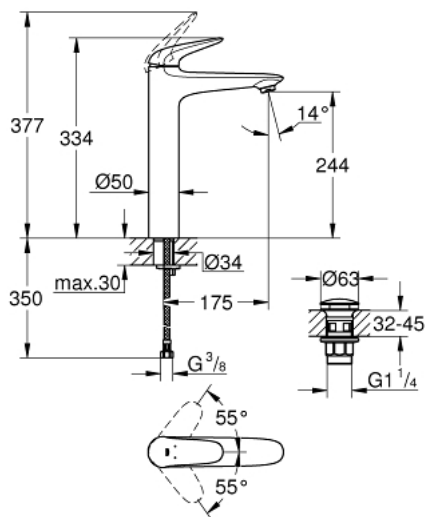

23 585 001 **WAVE SINGLE-LEVER BASIN MIXER 1/2"**  
**XL-SIZE**

**PRODUCT DESCRIPTION**

- Colour: chrome
- Single hole installation
- Metal lever
- GROHE SilkMove 35 mm ceramic cartridge
- With temperature limiter
- GROHE LongLife finish
- GROHE EcoJoy mousseur 5.7 l/min
- Smooth body
- waste set with push-open plug
- Flexible connection hoses
- GROHE FastFixation rapid installation system
- GROHE QuickTool included

23 585 001 **WAVE SINGLE-LEVER BASIN MIXER 1/2"**  
**XL-SIZE**

**SPARE PARTS**, February 2015 – now

- 1: Solid metal lever (Spare part-nr. 46951000)
  - 2: Cap (Spare part-nr. 46492000)
  - 3: Screw coupling (Spare part-nr. 46460000)
  - 4: Cartridge (Spare part-nr. 46374000)
  - 5: Flow straightener (Spare part-nr. 46837000)
  - 6: Shank mounting kit (Spare part-nr. 46671000)
  - 7: Socket Spanner (Spare part-nr. 19332000)\*
  - 8: Mounting wrench (Spare part-nr. 19017000)\*
- \* Optional accessories