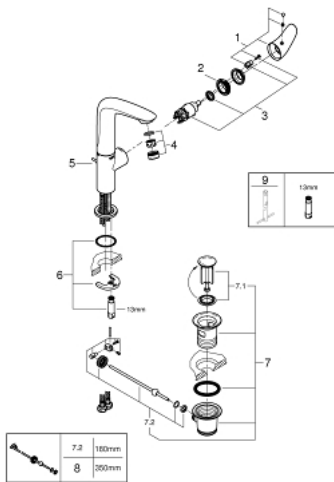

23 584 001 **WAVE SINGLE-LEVER BASIN MIXER 1/2"**
L-SIZE

SPARE PARTS, June 2019 – now

- 1: Solid metal lever (Spare part-nr. 46953000)
 - 2: Fitting ring (Spare part-nr. 46715000)
 - 3: Cartridge (Spare part-nr. 46580000)
 - 4: Flow control (Spare part-nr. 48159000)
 - 5: Pop-up rod (Spare part-nr. 46739000)
 - 6: Shank mounting kit (Spare part-nr. 46671000)
 - 7: 1 1/4" waste set (Spare part-nr. 28910000)
 - 7.1: Plug (Spare part-nr. 07182000)
 - 7.2: Eccentric rod (Spare part-nr. 07052000)
 - 8: Eccentric rod (Spare part-nr. 07341000)*
 - 9: Mounting wrench (Spare part-nr. 19017000)*
- * Optional accessories