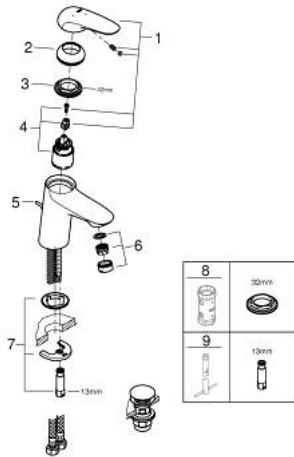

23 583 001 **WAVE SINGLE-LEVER BASIN MIXER 1/2"**
S-SIZE

PRODUCT DESCRIPTION

- Colour: chrome
- Single hole installation
- Metal lever
- GROHE SilkMove 35 mm ceramic cartridge
- OpenCold - cold water flow in mid-lever position saves energy
- Adjustable flow rate limiter
- GROHE LongLife finish
- mousseur 5.7 l/min
- Smooth body
- waste set with push-open plug
- Flexible connection hoses
- GROHE FastFixation rapid installation system
- GROHE QuickTool included

23 583 001 **WAVE SINGLE-LEVER BASIN MIXER 1/2"**
S-SIZE

SPARE PARTS, February 2015 – now

- 1: Solid metal lever (Spare part-nr. 46952000)
 - 2: Cap (Spare part-nr. 46492000)
 - 3: Screw coupling (Spare part-nr. 46460000)
 - 4: Cartridge (Spare part-nr. 46863000)
 - 5: Pop-up rod (Spare part-nr. 46739000)
 - 6: Flow control (Spare part-nr. 48159000)
 - 7: Shank mounting kit (Spare part-nr. 46671000)
 - 8: Socket Spanner (Spare part-nr. 19332000)*
 - 9: Mounting wrench (Spare part-nr. 19017000)*
- * Optional accessories