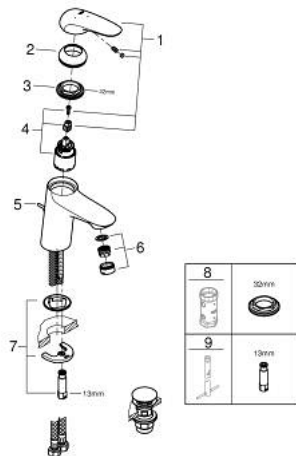

23 583 001 **WAVE SINGLE-LEVER BASIN MIXER 1/2"**
S-SIZE

PRODUCT DESCRIPTION

- Colour: chrome
- Single hole installation
- Metal lever
- GROHE SilkMove 35 mm ceramic cartridge
- EcoMode - cold water flow in mid-lever position saves energy
- Adjustable flow rate limiter
- GROHE LongLife finish
- GROHE EcoJoy mousseur 5.7 l/min
- Smooth body
- waste set with push-open plug
- Flexible connection hoses
- GROHE FastFixation rapid installation system
- GROHE QuickTool included

23 583 001 **WAVE SINGLE-LEVER BASIN MIXER 1/2"**
S-SIZE

SPARE PARTS, February 2015 – now

- 1: Solid metal lever (Spare part-nr. 46952000)
 - 2: Cap (Spare part-nr. 46492000)
 - 3: Screw coupling (Spare part-nr. 46460000)
 - 4: Cartridge (Spare part-nr. 46863000)
 - 5: Pop-up rod (Spare part-nr. 46739000)
 - 6: Flow control (Spare part-nr. 48159000)
 - 7: Shank mounting kit (Spare part-nr. 46671000)
 - 8: Socket Spanner (Spare part-nr. 19332000)*
 - 9: Mounting wrench (Spare part-nr. 19017000)*
- * Optional accessories