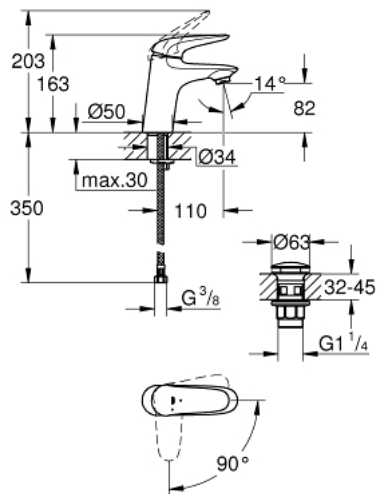

23 583 001 **WAVE SINGLE-LEVER BASIN MIXER 1/2"**
S-SIZE

PRODUCT DESCRIPTION

- Colour: chrome
- Single hole installation
- Metal lever
- GROHE SilkMove 35 mm ceramic cartridge
- EcoMode - cold water flow in mid-lever position saves energy
- Adjustable flow rate limiter
- GROHE LongLife finish
- GROHE EcoJoy mousseur 5.7 l/min
- Smooth body
- waste set with push-open plug
- Flexible connection hoses
- GROHE FastFixation rapid installation system
- GROHE QuickTool included

23 583 001 **WAVE SINGLE-LEVER BASIN MIXER 1/2"**
S-SIZE

SPARE PARTS, February 2015 – now

- 1: Solid metal lever (Spare part-nr. 46952000)
 - 2: Cap (Spare part-nr. 46492000)
 - 3: Screw coupling (Spare part-nr. 46460000)
 - 4: Cartridge (Spare part-nr. 46863000)
 - 5: Pop-up rod (Spare part-nr. 46739000)
 - 6: Flow control (Spare part-nr. 48159000)
 - 7: Shank mounting kit (Spare part-nr. 46671000)
 - 8: Socket Spanner (Spare part-nr. 19332000)*
 - 9: Mounting wrench (Spare part-nr. 19017000)*
- * Optional accessories