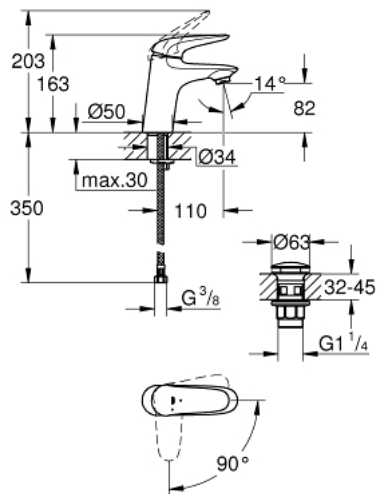

23 583 001 **WAVE SINGLE-LEVER BASIN MIXER 1/2"**
S-SIZE

PRODUCT DESCRIPTION

- Colour: chrome
- Single hole installation
- Metal lever
- GROHE SilkMove 35 mm ceramic cartridge
- OpenCold - cold water flow in mid-lever position saves energy
- Adjustable flow rate limiter
- GROHE LongLife finish
- mousseur 5.7 l/min
- Smooth body
- waste set with push-open plug
- Flexible connection hoses
- GROHE FastFixation rapid installation system
- GROHE QuickTool included

23 583 001 **WAVE SINGLE-LEVER BASIN MIXER 1/2"**
S-SIZE

SPARE PARTS, February 2015 – now

- 1: Solid metal lever (Spare part-nr. 46952000)
 - 2: Cap (Spare part-nr. 46492000)
 - 3: Screw coupling (Spare part-nr. 46460000)
 - 4: Cartridge (Spare part-nr. 46863000)
 - 5: Pop-up rod (Spare part-nr. 46739000)
 - 6: Flow control (Spare part-nr. 48159000)
 - 7: Shank mounting kit (Spare part-nr. 46671000)
 - 8: Socket Spanner (Spare part-nr. 19332000)*
 - 9: Mounting wrench (Spare part-nr. 19017000)*
- * Optional accessories