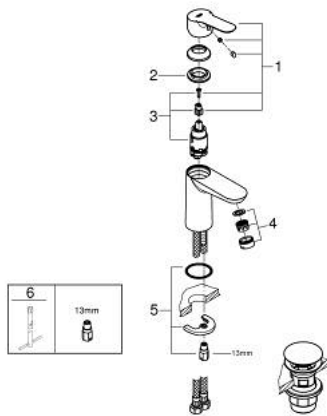

23 580 000 **START EDGE SINGLE-LEVER BASIN MIXER 1/2"**
S-SIZE

SPARE PARTS, June 2016 – now

- 1: Lever (Spare part-nr. 46697000)
 - 2: Fitting ring (Spare part-nr. 46715000)
 - 3: Cartridge (Spare part-nr. 46580000)
 - 4: Flow control (Spare part-nr. 48159000)
 - 5: Shank mounting kit (Spare part-nr. 46249000)
 - 6: Mounting wrench (Spare part-nr. 19017000)*
- * Optional accessories