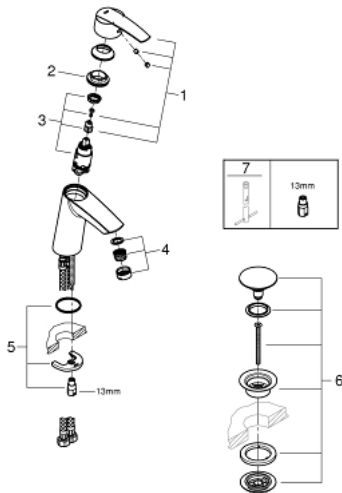

23 575 001 **START SINGLE-LEVER BASIN MIXER 1/2"**
M-SIZE

PRODUCT DESCRIPTION

- Colour: chrome
- Single hole installation
- medium height
- Metal lever
- GROHE SilkMove 28 mm ceramic cartridge
- With temperature limiter
- GROHE LongLife finish
- GROHE EcoJoy - less water, perfect flow
- GROHE SpeedClean mousseur 5.7 l/min
- GROHE FastFixation rapid installation system
- Smooth body
- waste set with push-open plug
- Flexible connection hoses

23 575 001 **START SINGLE-LEVER BASIN MIXER 1/2"**
M-SIZE

SPARE PARTS, December 2018 – now

- 1: Lever (Spare part-nr. 46859000)
- 2: Fitting ring (Spare part-nr. 46715000)
- 3: Cartridge (Spare part-nr. 46580000)
- 4: Flow control (Spare part-nr. 48159000)
- 5: Shank mounting kit (Spare part-nr. 46249000)
- 6: Waste set with push-open plug (Spare part-nr. 65807000)
- 6.1: Nipple (Spare part-nr. 45986000)
- 7: Mounting wrench (Spare part-nr. 19017000)*