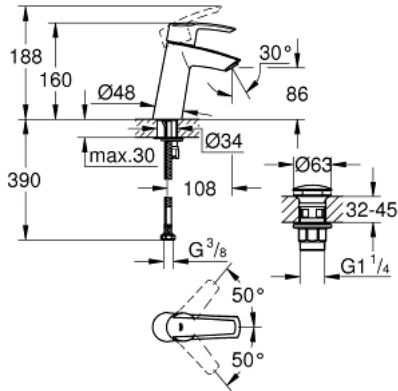

23 575 001 **START SINGLE-LEVER BASIN MIXER 1/2"**
M-SIZE

PRODUCT DESCRIPTION

- Colour: chrome
- Single hole installation
- medium height
- Metal lever
- GROHE SilkMove 28 mm ceramic cartridge
- With temperature limiter
- GROHE LongLife finish
- GROHE EcoJoy - less water, perfect flow
- GROHE SpeedClean mousseur 5.7 l/min
- GROHE FastFixation rapid installation system
- Smooth body
- waste set with push-open plug
- Flexible connection hoses

23 575 001 **START SINGLE-LEVER BASIN MIXER 1/2"**
M-SIZE

SPARE PARTS, December 2018 – now

- 1: Lever (Spare part-nr. 46859000)
- 2: Fitting ring (Spare part-nr. 46715000)
- 3: Cartridge (Spare part-nr. 46580000)
- 4: Flow control (Spare part-nr. 48159000)
- 5: Shank mounting kit (Spare part-nr. 46249000)
- 6: Waste set with push-open plug (Spare part-nr. 65807000)
- 6.1: Nipple (Spare part-nr. 45986000)
- 7: Mounting wrench (Spare part-nr. 19017000)*