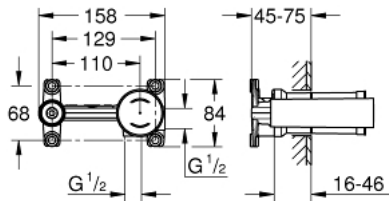

23 571 000 SINGLE-LEVER MIXER 1/2", UNIVERSAL CONCEALED BODY

PRODUCT DESCRIPTION

- for 2-hole basin mixers
- Wall installation
- Without finishing trim set
- GROHE SilkMove 35 mm ceramic cartridge
- Adjustable flow rate limiter
- With temperature limiter
- spout can be positioned on the right or left
- DR-brass
- includes mounting template
- allows for waterproofing of wall construction surrounding the concealed body
- with sealing sleeve

23 571 000 **SINGLE-LEVER MIXER 1/2", UNIVERSAL CONCEALED BODY**

SPARE PARTS, January 2015 – now

1: Cartridge (Spare part-nr. 46374000)

2: Socket Spanner (Spare part-nr. 19332000)*

3: Extension for Volume Control (Spare part-nr. 46943000)*