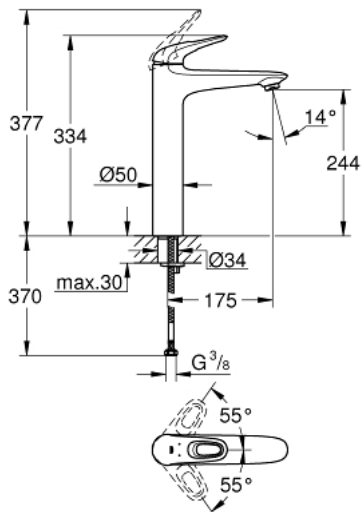

23 570 003 **EUROSTYLE SINGLE-LEVER BASIN MIXER 1/2"**
XL-SIZE

PRODUCT DESCRIPTION

- Colour: chrome
- Single hole installation
- loop metal lever
- For free-standing basins
- GROHE SilkMove 35 mm ceramic cartridge
- With temperature limiter
- GROHE LongLife finish
- GROHE EcoJoy - less water, perfect flow
- maximum flow rate (at 3 bar): 5 l/min
- GROHE FastFixation rapid installation system
- Smooth body
- Flexible connection hoses

23 570 003 **EUROSTYLE SINGLE-LEVER BASIN MIXER 1/2"**
XL-SIZE

SPARE PARTS, January 2015 – now

- 1: Lever (Spare part-nr. 46938000)
 - 2: Cap (Spare part-nr. 46492000)
 - 3: Screw coupling (Spare part-nr. 46460000)
 - 4: Cartridge (Spare part-nr. 46374000)
 - 5: Flow straightener (Spare part-nr. 46837000)
 - 6: Shank mounting kit (Spare part-nr. 46671000)
 - 7: Socket Spanner (Spare part-nr. 19332000)*
 - 8: Mounting wrench (Spare part-nr. 19017000)*
- * Optional accessories