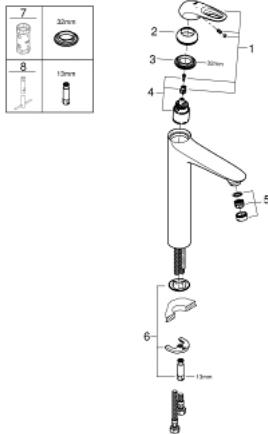

23 570 003 **EUROSTYLE SINGLE-LEVER BASIN MIXER 1/2"**
XL-SIZE

PRODUCT DESCRIPTION

- Colour: chrome
- Single hole installation
- loop metal lever
- For free-standing basins
- GROHE SilkMove 35 mm ceramic cartridge
- With temperature limiter
- GROHE LongLife finish
- GROHE EcoJoy - less water, perfect flow
- maximum flow rate (at 3 bar): 5 l/min
- GROHE FastFixation rapid installation system
- Smooth body
- Flexible connection hoses

23 570 003 **EUROSTYLE SINGLE-LEVER BASIN MIXER 1/2"**
XL-SIZE

SPARE PARTS, January 2015 – now

- 1: Lever (Spare part-nr. 46938000)
 - 2: Cap (Spare part-nr. 46492000)
 - 3: Screw coupling (Spare part-nr. 46460000)
 - 4: Cartridge (Spare part-nr. 46374000)
 - 5: Flow straightener (Spare part-nr. 46837000)
 - 6: Shank mounting kit (Spare part-nr. 46671000)
 - 7: Socket Spanner (Spare part-nr. 19332000)*
 - 8: Mounting wrench (Spare part-nr. 19017000)*
- * Optional accessories