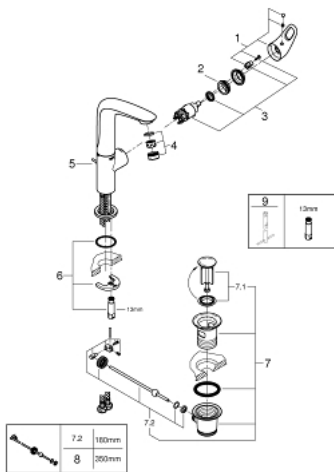

23 569 003 **EUROSTYLE SINGLE-LEVER BASIN MIXER 1/2"**
L-SIZE

PRODUCT DESCRIPTION

- Colour: chrome
- Single hole installation
- loop metal lever
- GROHE SilkMove 28 mm ceramic cartridge
- With temperature limiter
- GROHE LongLife finish
- GROHE EcoJoy - less water, perfect flow
- maximum flow rate (at 3 bar): 5 l/min
- GROHE FastFixation rapid installation system
- Swivel cast spout
- swivel area 360°
- Pop-up waste set 1 1/4"
- Flexible connection hoses

23 569 003 **EUROSTYLE SINGLE-LEVER BASIN MIXER 1/2"**
L-SIZE

SPARE PARTS, June 2019 – now

- 1: Lever (Spare part-nr. 46942000)
 - 2: Fitting ring (Spare part-nr. 46715000)
 - 3: Cartridge (Spare part-nr. 46580000)
 - 4: Flow control (Spare part-nr. 48159000)
 - 5: Pop-up rod (Spare part-nr. 46739000)
 - 6: Shank mounting kit (Spare part-nr. 46671000)
 - 7: 1 1/4" waste set (Spare part-nr. 28910000)
 - 7.1: Plug (Spare part-nr. 07182000)
 - 7.2: Eccentric rod (Spare part-nr. 07052000)
 - 8: Eccentric rod (Spare part-nr. 07341000)*
 - 9: Mounting wrench (Spare part-nr. 19017000)*
- * Optional accessories