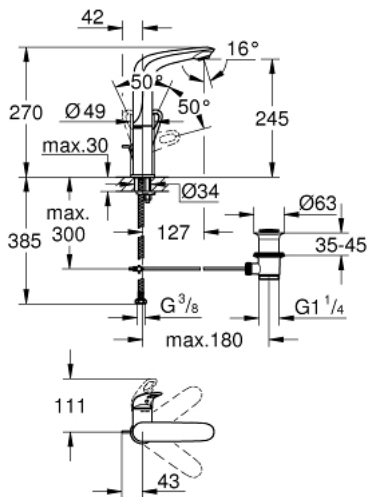

23 569 003 **EUROSTYLE SINGLE-LEVER BASIN MIXER 1/2"**
L-SIZE

PRODUCT DESCRIPTION

- Colour: chrome
- Single hole installation
- loop metal lever
- GROHE SilkMove 28 mm ceramic cartridge
- With temperature limiter
- GROHE LongLife finish
- GROHE EcoJoy - less water, perfect flow
- maximum flow rate (at 3 bar): 5 l/min
- GROHE FastFixation rapid installation system
- Swivel cast spout
- swivel area 360°
- Pop-up waste set 1 1/4"
- Flexible connection hoses

23 569 003 **EUROSTYLE SINGLE-LEVER BASIN MIXER 1/2"**
L-SIZE

SPARE PARTS, June 2019 – now

- 1: Lever (Spare part-nr. 46942000)
 - 2: Fitting ring (Spare part-nr. 46715000)
 - 3: Cartridge (Spare part-nr. 46580000)
 - 4: Flow control (Spare part-nr. 48159000)
 - 5: Pop-up rod (Spare part-nr. 46739000)
 - 6: Shank mounting kit (Spare part-nr. 46671000)
 - 7: 1 1/4" waste set (Spare part-nr. 28910000)
 - 7.1: Plug (Spare part-nr. 07182000)
 - 7.2: Eccentric rod (Spare part-nr. 07052000)
 - 8: Eccentric rod (Spare part-nr. 07341000)*
 - 9: Mounting wrench (Spare part-nr. 19017000)*
- * Optional accessories