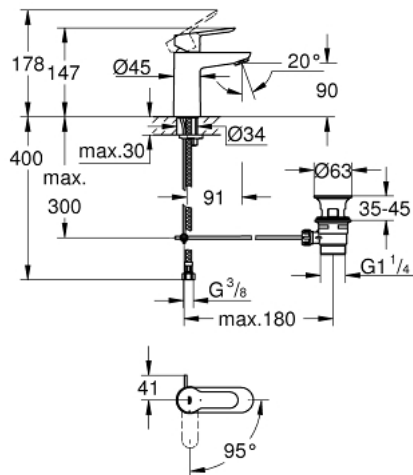

23 559 000 **BAUEDGE SINGLE-LEVER BASIN MIXER 1/2"**
S-SIZE

PRODUCT DESCRIPTION

- Colour: chrome
- Single hole installation
- Metal lever
- GROHE SmoothControl 28 mm ceramic cartridge
- OpenCold - cold water flow in mid-lever position saves energy
- with integrated temperature limiter
- GROHE LongLife finish
- GROHE EcoJoy - less water, perfect flow
- maximum flow rate (at 3 bar): 5 l/min
- Rapid installation system
- Pop-up waste set 1 1/4"
- Flexible connection hoses

23 559 000 **BAUEDGE SINGLE-LEVER BASIN MIXER 1/2"**
S-SIZE

SPARE PARTS, November 2014 – now

- 1: Lever (Spare part-nr. 46923000)
- 2: Cartridge (Spare part-nr. 46580000)
- 3: Pop-up rod (Spare part-nr. 46739000)
- 4: Flow control (Spare part-nr. 48159000)
- 5: Shank mounting kit (Spare part-nr. 46249000)
- 6: 1 1/4" waste set (Spare part-nr. 28910000)
- 6.1: Plug (Spare part-nr. 07182000)
- 6.2: Eccentric rod (Spare part-nr. 07052000)
- 7: Mounting wrench (Spare part-nr. 19017000)*
- 8: Eccentric rod (Spare part-nr. 07341000)*