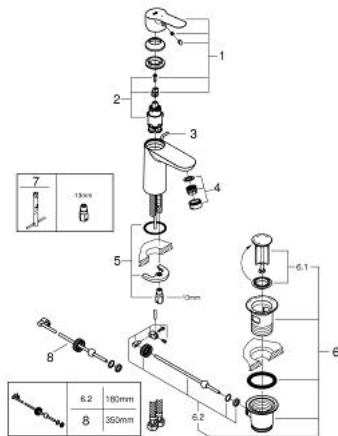

23 559 000 **BAUEDGE SINGLE-LEVER BASIN MIXER 1/2"**
S-SIZE

PRODUCT DESCRIPTION

- Colour: chrome
- Single hole installation
- Metal lever
- GROHE SmoothControl 28 mm ceramic cartridge
- OpenCold - cold water flow in mid-lever position saves energy
- with integrated temperature limiter
- GROHE LongLife finish
- GROHE EcoJoy - less water, perfect flow
- maximum flow rate (at 3 bar): 5 l/min
- Rapid installation system
- Pop-up waste set 1 1/4"
- Flexible connection hoses

23 559 000 **BAUEDGE SINGLE-LEVER BASIN MIXER 1/2"**
S-SIZE

SPARE PARTS, November 2014 – now

- 1: Lever (Spare part-nr. 46923000)
- 2: Cartridge (Spare part-nr. 46580000)
- 3: Pop-up rod (Spare part-nr. 46739000)
- 4: Flow control (Spare part-nr. 48159000)
- 5: Shank mounting kit (Spare part-nr. 46249000)
- 6: 1 1/4" waste set (Spare part-nr. 28910000)
- 6.1: Plug (Spare part-nr. 07182000)
- 6.2: Eccentric rod (Spare part-nr. 07052000)
- 7: Mounting wrench (Spare part-nr. 19017000)*
- 8: Eccentric rod (Spare part-nr. 07341000)*