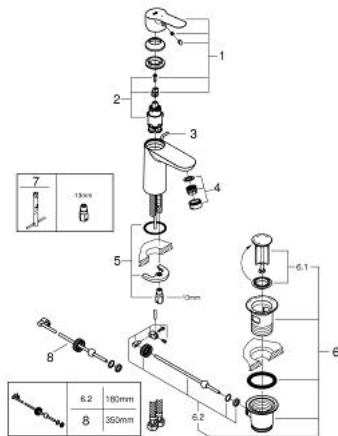

23 559 000 **BAUEDGE SINGLE-LEVER BASIN MIXER 1/2"**  
**S-SIZE**

**PRODUCT DESCRIPTION**

- Colour: chrome
- Single hole installation
- Metal lever
- GROHE SmoothControl 28 mm ceramic cartridge
- EcoMode - cold water flow in mid-lever position saves energy
- with integrated temperature limiter
- GROHE LongLife finish
- GROHE EcoJoy - less water, perfect flow
- maximum flow rate (at 3 bar): 5 l/min
- Rapid installation system
- Pop-up waste set 1 1/4"
- Flexible connection hoses

23 559 000 **BAUEDGE SINGLE-LEVER BASIN MIXER 1/2"**  
**S-SIZE**

**SPARE PARTS**, November 2014 – now

- 1: Lever (Spare part-nr. 46923000)
- 2: Cartridge (Spare part-nr. 46580000)
- 3: Pop-up rod (Spare part-nr. 46739000)
- 4: Flow control (Spare part-nr. 48159000)
- 5: Shank mounting kit (Spare part-nr. 46249000)
- 6: 1 1/4" waste set (Spare part-nr. 28910000)
- 6.1: Plug (Spare part-nr. 07182000)
- 6.2: Eccentric rod (Spare part-nr. 07052000)
- 7: Mounting wrench (Spare part-nr. 19017000)\*
- 8: Eccentric rod (Spare part-nr. 07341000)\*