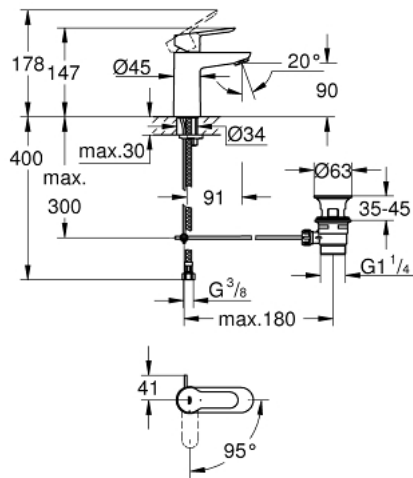

23 559 000 **BAUEDGE SINGLE-LEVER BASIN MIXER 1/2"**  
**S-SIZE**

**PRODUCT DESCRIPTION**

- Colour: chrome
- Single hole installation
- Metal lever
- GROHE SmoothControl 28 mm ceramic cartridge
- EcoMode - cold water flow in mid-lever position saves energy
- with integrated temperature limiter
- GROHE LongLife finish
- GROHE EcoJoy - less water, perfect flow
- maximum flow rate (at 3 bar): 5 l/min
- Rapid installation system
- Pop-up waste set 1 1/4"
- Flexible connection hoses

23 559 000 **BAUEDGE SINGLE-LEVER BASIN MIXER 1/2"**  
**S-SIZE**

**SPARE PARTS**, November 2014 – now

- 1: Lever (Spare part-nr. 46923000)
- 2: Cartridge (Spare part-nr. 46580000)
- 3: Pop-up rod (Spare part-nr. 46739000)
- 4: Flow control (Spare part-nr. 48159000)
- 5: Shank mounting kit (Spare part-nr. 46249000)
- 6: 1 1/4" waste set (Spare part-nr. 28910000)
- 6.1: Plug (Spare part-nr. 07182000)
- 6.2: Eccentric rod (Spare part-nr. 07052000)
- 7: Mounting wrench (Spare part-nr. 19017000)\*
- 8: Eccentric rod (Spare part-nr. 07341000)\*