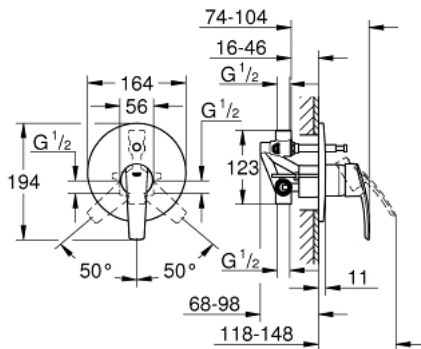

23 558 001 **START SINGLE-LEVER BATH MIXER 1/2"**

PRODUCT DESCRIPTION

- Colour: chrome
- Wall installation
- Consisting of:
 - Set for final installation
 - with concealed body
 - GROHE SilkMove 46 mm ceramic cartridge
 - Adjustable flow rate limiter
 - GROHE LongLife finish
 - Automatic diverter: bath/shower
 - Metal lever
 - Metal escutcheon
 - Escutcheon- and shaft-sealing
 - GROHE FastFixation covered fixation
 - Optional temperature limiter ref. no. 46 308
 - GROHE FastFixation covered fixation

23 558 001 **START SINGLE-LEVER BATH MIXER 1/2"**

SPARE PARTS, November 2014 – now

- 1: Lever (Spare part-nr. 46903000)
 - 2: Escutcheon (Spare part-nr. 46905000)
 - 3: Cartridge (Spare part-nr. 46048000)
 - 4: 3-Way Diverter Valve & Trim (Spare part-nr. 46737000)
 - 5: Temperature limiter (Spare part-nr. 46308000)
 - 6: **Extension set** (Spare part-nr. 46191000)*
 - 7: **Extension set** (Spare part-nr. 46343000)*
- * Optional accessories