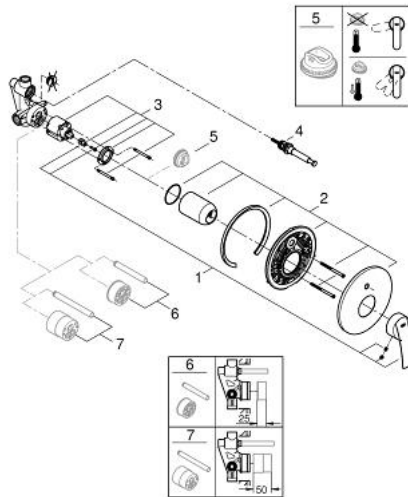

23 558 001 **START SINGLE-LEVER BATH MIXER 1/2"**

PRODUCT DESCRIPTION

- Colour: chrome
- Wall installation
- Consisting of:
 - Set for final installation
 - with concealed body
 - GROHE SilkMove 46 mm ceramic cartridge
 - Adjustable flow rate limiter
 - GROHE LongLife finish
 - Automatic diverter: bath/shower
 - Metal lever
 - Metal escutcheon
 - Escutcheon- and shaft-sealing
 - GROHE FastFixation covered fixation
 - Optional temperature limiter ref. no. 46 308
 - GROHE FastFixation covered fixation

23 558 001 **START SINGLE-LEVER BATH MIXER 1/2"**

SPARE PARTS, November 2014 – now

- 1: Lever (Spare part-nr. 46903000)
 - 2: Escutcheon (Spare part-nr. 46905000)
 - 3: Cartridge (Spare part-nr. 46048000)
 - 4: 3-Way Diverter Valve & Trim (Spare part-nr. 46737000)
 - 5: Temperature limiter (Spare part-nr. 46308000)
 - 6: **Extension set** (Spare part-nr. 46191000)*
 - 7: **Extension set** (Spare part-nr. 46343000)*
- * Optional accessories