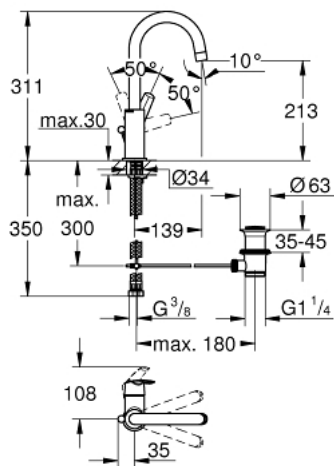

23 554 001 **START SINGLE-LEVER BASIN MIXER 1/2"**
L-SIZE

PRODUCT DESCRIPTION

- Colour: chrome
- Single hole installation
- Metal lever
- GROHE SilkMove 28 mm ceramic cartridge
- With temperature limiter
- GROHE LongLife finish
- mousseur 5.7 l/min
- swivel tubular spout, swivel area 360°
- Flexible connection hoses
- Pop-up waste set 1 1/4"
- GROHE FastFixation rapid installation system

23 554 001 **START SINGLE-LEVER BASIN MIXER 1/2"**
L-SIZE

SPARE PARTS, June 2019 – now

- 1: Lever (Spare part-nr. 46900000)
 - 2: Fitting ring (Spare part-nr. 46715000)
 - 3: Cartridge (Spare part-nr. 46580000)
 - 4: Spout (Spare part-nr. 13427000)
 - 4.1: Safety ring (Spare part-nr. 4825700M)
 - 4.2: Flow control (Spare part-nr. 13935000)
 - 5: Pop-up rod (Spare part-nr. 06329000)
 - 6: Shank mounting kit (Spare part-nr. 46249000)
 - 7: 1 1/4" waste set (Spare part-nr. 28910000)
 - 7.1: Plug (Spare part-nr. 07182000)
 - 7.2: Eccentric rod (Spare part-nr. 07052000)
 - 8: Eccentric rod (Spare part-nr. 07341000)*
 - 9: Mounting wrench (Spare part-nr. 19017000)*
- * Optional accessories