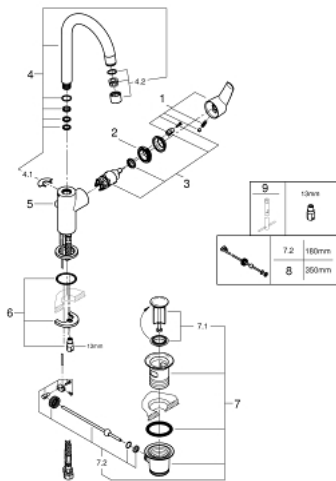

23 554 001 **START SINGLE-LEVER BASIN MIXER 1/2"**
L-SIZE

PRODUCT DESCRIPTION

- Colour: chrome
- Single hole installation
- Metal lever
- GROHE SilkMove 28 mm ceramic cartridge
- With temperature limiter
- GROHE LongLife finish
- mousseur 5.7 l/min
- swivel tubular spout, swivel area 360°
- Flexible connection hoses
- Pop-up waste set 1 1/4"
- GROHE FastFixation rapid installation system

23 554 001 **START SINGLE-LEVER BASIN MIXER 1/2"**
L-SIZE

SPARE PARTS, June 2019 – now

- 1: Lever (Spare part-nr. 46900000)
 - 2: Fitting ring (Spare part-nr. 46715000)
 - 3: Cartridge (Spare part-nr. 46580000)
 - 4: Spout (Spare part-nr. 13427000)
 - 4.1: Safety ring (Spare part-nr. 4825700M)
 - 4.2: Flow control (Spare part-nr. 13935000)
 - 5: Pop-up rod (Spare part-nr. 06329000)
 - 6: Shank mounting kit (Spare part-nr. 46249000)
 - 7: 1 1/4" waste set (Spare part-nr. 28910000)
 - 7.1: Plug (Spare part-nr. 07182000)
 - 7.2: Eccentric rod (Spare part-nr. 07052000)
 - 8: Eccentric rod (Spare part-nr. 07341000)*
 - 9: Mounting wrench (Spare part-nr. 19017000)*
- * Optional accessories