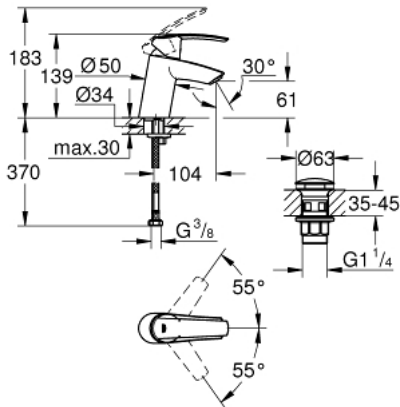

23 550 001 **START SINGLE-LEVER BASIN MIXER 1/2"**
S-SIZE

PRODUCT DESCRIPTION

- Colour: chrome
- Single hole installation
- Metal lever
- GROHE SilkMove 35 mm ceramic cartridge
- With temperature limiter
- Adjustable flow rate limiter
- GROHE LongLife finish
- mousseur 5.7 l/min
- Smooth body
- waste set with push-open plug
- Flexible connection hoses
- GROHE FastFixation rapid installation system

23 550 001 **START SINGLE-LEVER BASIN MIXER 1/2"**
S-SIZE

SPARE PARTS, November 2014 – now

- 1: Lever (Spare part-nr. 46897000)
- 2: Cap (Spare part-nr. 46492000)
- 3: Screw coupling (Spare part-nr. 46460000)
- 4: Cartridge (Spare part-nr. 46374000)
- 5: Flow control (Spare part-nr. 48159000)
- 6: Shank mounting kit (Spare part-nr. 46671000)
- 7: Socket Spanner (Spare part-nr. 19332000)
- 8: Mounting wrench (Spare part-nr. 19017000)