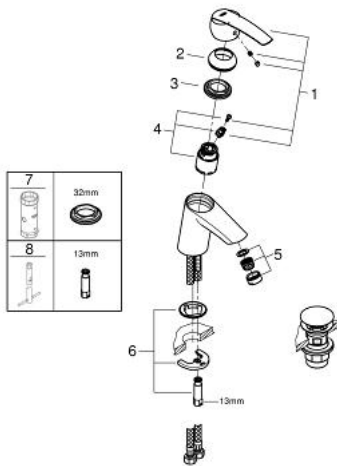

23 550 001 **START SINGLE-LEVER BASIN MIXER 1/2"**
S-SIZE

PRODUCT DESCRIPTION

- Colour: chrome
- Single hole installation
- Metal lever
- GROHE SilkMove 35 mm ceramic cartridge
- With temperature limiter
- Adjustable flow rate limiter
- GROHE LongLife finish
- mousseur 5.7 l/min
- Smooth body
- waste set with push-open plug
- Flexible connection hoses
- GROHE FastFixation rapid installation system

23 550 001 **START SINGLE-LEVER BASIN MIXER 1/2"**
S-SIZE

SPARE PARTS, November 2014 – now

- 1: Lever (Spare part-nr. 46897000)
- 2: Cap (Spare part-nr. 46492000)
- 3: Screw coupling (Spare part-nr. 46460000)
- 4: Cartridge (Spare part-nr. 46374000)
- 5: Flow control (Spare part-nr. 48159000)
- 6: Shank mounting kit (Spare part-nr. 46671000)
- 7: Socket Spanner (Spare part-nr. 19332000)
- 8: Mounting wrench (Spare part-nr. 19017000)