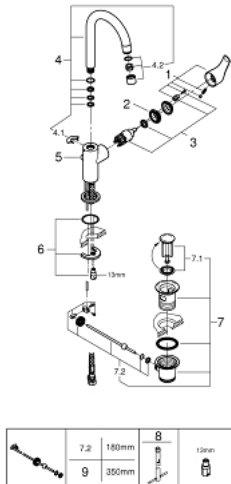

23 537 002 **EUROSMART SINGLE-LEVER BASIN MIXER 1/2"**
L-SIZE

PRODUCT DESCRIPTION

- Colour: chrome
- Single hole installation
- Metal lever
- GROHE SilkMove 28 mm ceramic cartridge
- With temperature limiter
- GROHE LongLife finish
- GROHE EcoJoy - less water, perfect flow
- maximum flow rate (at 3 bar): 5 l/min
- GROHE FastFixation rapid installation system
- swivel tubular spout, swivel area 360°
- Pop-up waste set 1 1/4"
- Flexible connection hoses

23 537 002 **EUROSMART SINGLE-LEVER BASIN MIXER 1/2"**
L-SIZE

SPARE PARTS, January 2019 – now

- 1: Lever (Spare part-nr. 46900000)
 - 2: Fitting ring (Spare part-nr. 46715000)
 - 3: Cartridge (Spare part-nr. 46580000)
 - 4: Tubular spout (Spare part-nr. 13368000)
 - 4.1: Safety ring (Spare part-nr. 4825700M)
 - 4.2: Flow control (Spare part-nr. 13967000)
 - 5: Pop-up rod (Spare part-nr. 06329000)
 - 6: Shank mounting kit (Spare part-nr. 46249000)
 - 7: 1 1/4" waste set (Spare part-nr. 28910000)
 - 7.1: Plug (Spare part-nr. 07182000)
 - 7.2: Eccentric rod (Spare part-nr. 07052000)
 - 8: Mounting wrench (Spare part-nr. 19017000)*
 - 9: Eccentric rod (Spare part-nr. 07341000)*
- * Optional accessories