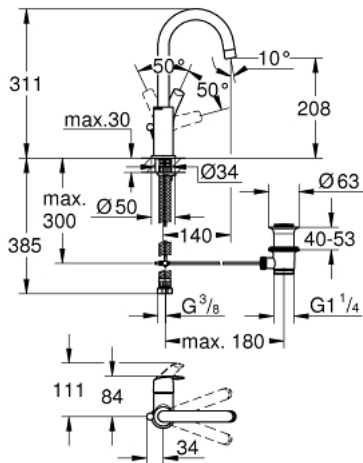

23 537 002 **EUROSMART SINGLE-LEVER BASIN MIXER 1/2"**
L-SIZE

PRODUCT DESCRIPTION

- Colour: chrome
- Single hole installation
- Metal lever
- GROHE SilkMove 28 mm ceramic cartridge
- With temperature limiter
- GROHE LongLife finish
- GROHE EcoJoy - less water, perfect flow
- maximum flow rate (at 3 bar): 5 l/min
- GROHE FastFixation rapid installation system
- swivel tubular spout, swivel area 360°
- Pop-up waste set 1 1/4"
- Flexible connection hoses

23 537 002 **EUROSMART SINGLE-LEVER BASIN MIXER 1/2"**
L-SIZE

SPARE PARTS, January 2019 – now

- 1: Lever (Spare part-nr. 46900000)
 - 2: Fitting ring (Spare part-nr. 46715000)
 - 3: Cartridge (Spare part-nr. 46580000)
 - 4: Tubular spout (Spare part-nr. 13368000)
 - 4.1: Safety ring (Spare part-nr. 4825700M)
 - 4.2: Flow control (Spare part-nr. 13967000)
 - 5: Pop-up rod (Spare part-nr. 06329000)
 - 6: Shank mounting kit (Spare part-nr. 46249000)
 - 7: 1 1/4" waste set (Spare part-nr. 28910000)
 - 7.1: Plug (Spare part-nr. 07182000)
 - 7.2: Eccentric rod (Spare part-nr. 07052000)
 - 8: Mounting wrench (Spare part-nr. 19017000)*
 - 9: Eccentric rod (Spare part-nr. 07341000)*
- * Optional accessories