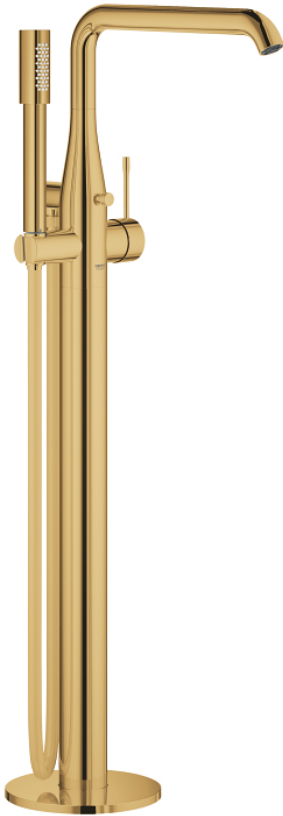

23 491 GL1 ESSENCE SINGLE-LEVER BATH MIXER 1/2", FLOOR MOUNTED

PRODUCT DESCRIPTION

- Colour: Cool sunrise
- Requires Rough-In Set (29 038 001) (sold separately)
- GROHE SilkMove 35 mm ceramic cartridge
- With temperature limiter
- GROHE LongLife finish
- Automatic diverter: bath/shower
- Swivel tubular spout with mousseur and stop limiter
- projection 277 mm
- Integrated non-return valve in the shower outlet 1/2"
- With shower holder
- metal stick hand shower
- Silverflex shower hose 1250 mm 1/2" x 1/2" (28 362)
- Protected against backflow
- min. recommended pressure 1.0 bar