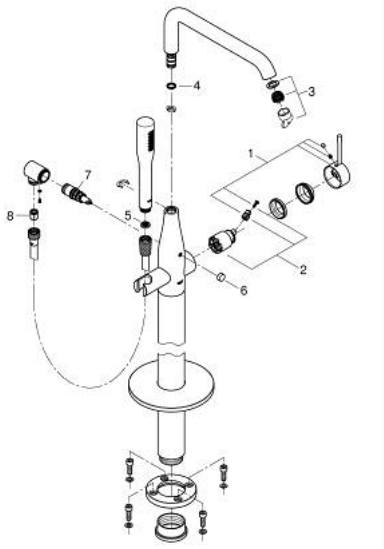

## 23 491 EN1 ESSENCE SINGLE-LEVER BATH MIXER 1/2", FLOOR MOUNTED

### PRODUCT DESCRIPTION

- Colour: Brushed nickel
- for use with rough-in set 45 984
- Requires Rough-In Set (29 038 001) (sold separately)
- GROHE SilkMove 35 mm ceramic cartridge
- With temperature limiter
- GROHE LongLife finish
- Automatic diverter: bath/shower
- Swivel tubular spout with mousseur and stop limiter
- projection 277 mm
- Integrated non-return valve in the shower outlet 1/2"
- With shower holder
- metal stick hand shower
- Silverflex shower hose 1250 mm 1/2" x 1/2" (28 362)
- Protected against backflow
- min. recommended pressure 1.0 bar

### SPARE PARTS, January 2016 – now

- 1: Lever (Spare part-nr. 46916EN0)
- 2: Cartridge (Spare part-nr. 46374000)
- 3: Flow control (Spare part-nr. 13926000)
- 4: Sealing washer (Spare part-nr. 0128500M)
- 5: Dirt strainer (Spare part-nr. 0700200M)
- 6: Diverter knob (Spare part-nr. 64989EN0)
- 7: 3-Way Diverter Valve & Trim (Spare part-nr. 65655EN0)
- 8: Non-return valve (Spare part-nr. 08565000)