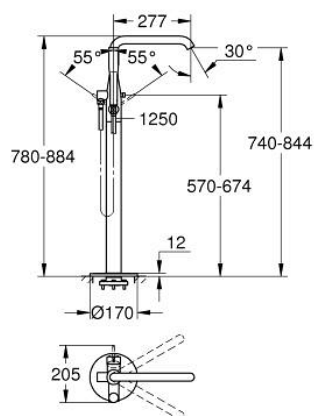

## 23 491 EN1 ESSENCE SINGLE-LEVER BATH MIXER 1/2", FLOOR MOUNTED

### PRODUCT DESCRIPTION

- Colour: Brushed nickel
- for use with rough-in set 45 984
- Requires Rough-In Set (29 038 001) (sold separately)
- GROHE SilkMove 35 mm ceramic cartridge
- With temperature limiter
- GROHE LongLife finish
- Automatic diverter: bath/shower
- Swivel tubular spout with mousseur and stop limiter
- projection 277 mm
- Integrated non-return valve in the shower outlet 1/2"
- With shower holder
- metal stick hand shower
- Silverflex shower hose 1250 mm 1/2" x 1/2" (28 362)
- Protected against backflow
- min. recommended pressure 1.0 bar

### SPARE PARTS, January 2016 – now

- 1: Lever (Spare part-nr. 46916EN0)
- 2: Cartridge (Spare part-nr. 46374000)
- 3: Flow control (Spare part-nr. 13926000)
- 4: Sealing washer (Spare part-nr. 0128500M)
- 5: Dirt strainer (Spare part-nr. 0700200M)
- 6: Diverter knob (Spare part-nr. 64989EN0)
- 7: 3-Way Diverter Valve & Trim (Spare part-nr. 65655EN0)
- 8: Non-return valve (Spare part-nr. 08565000)